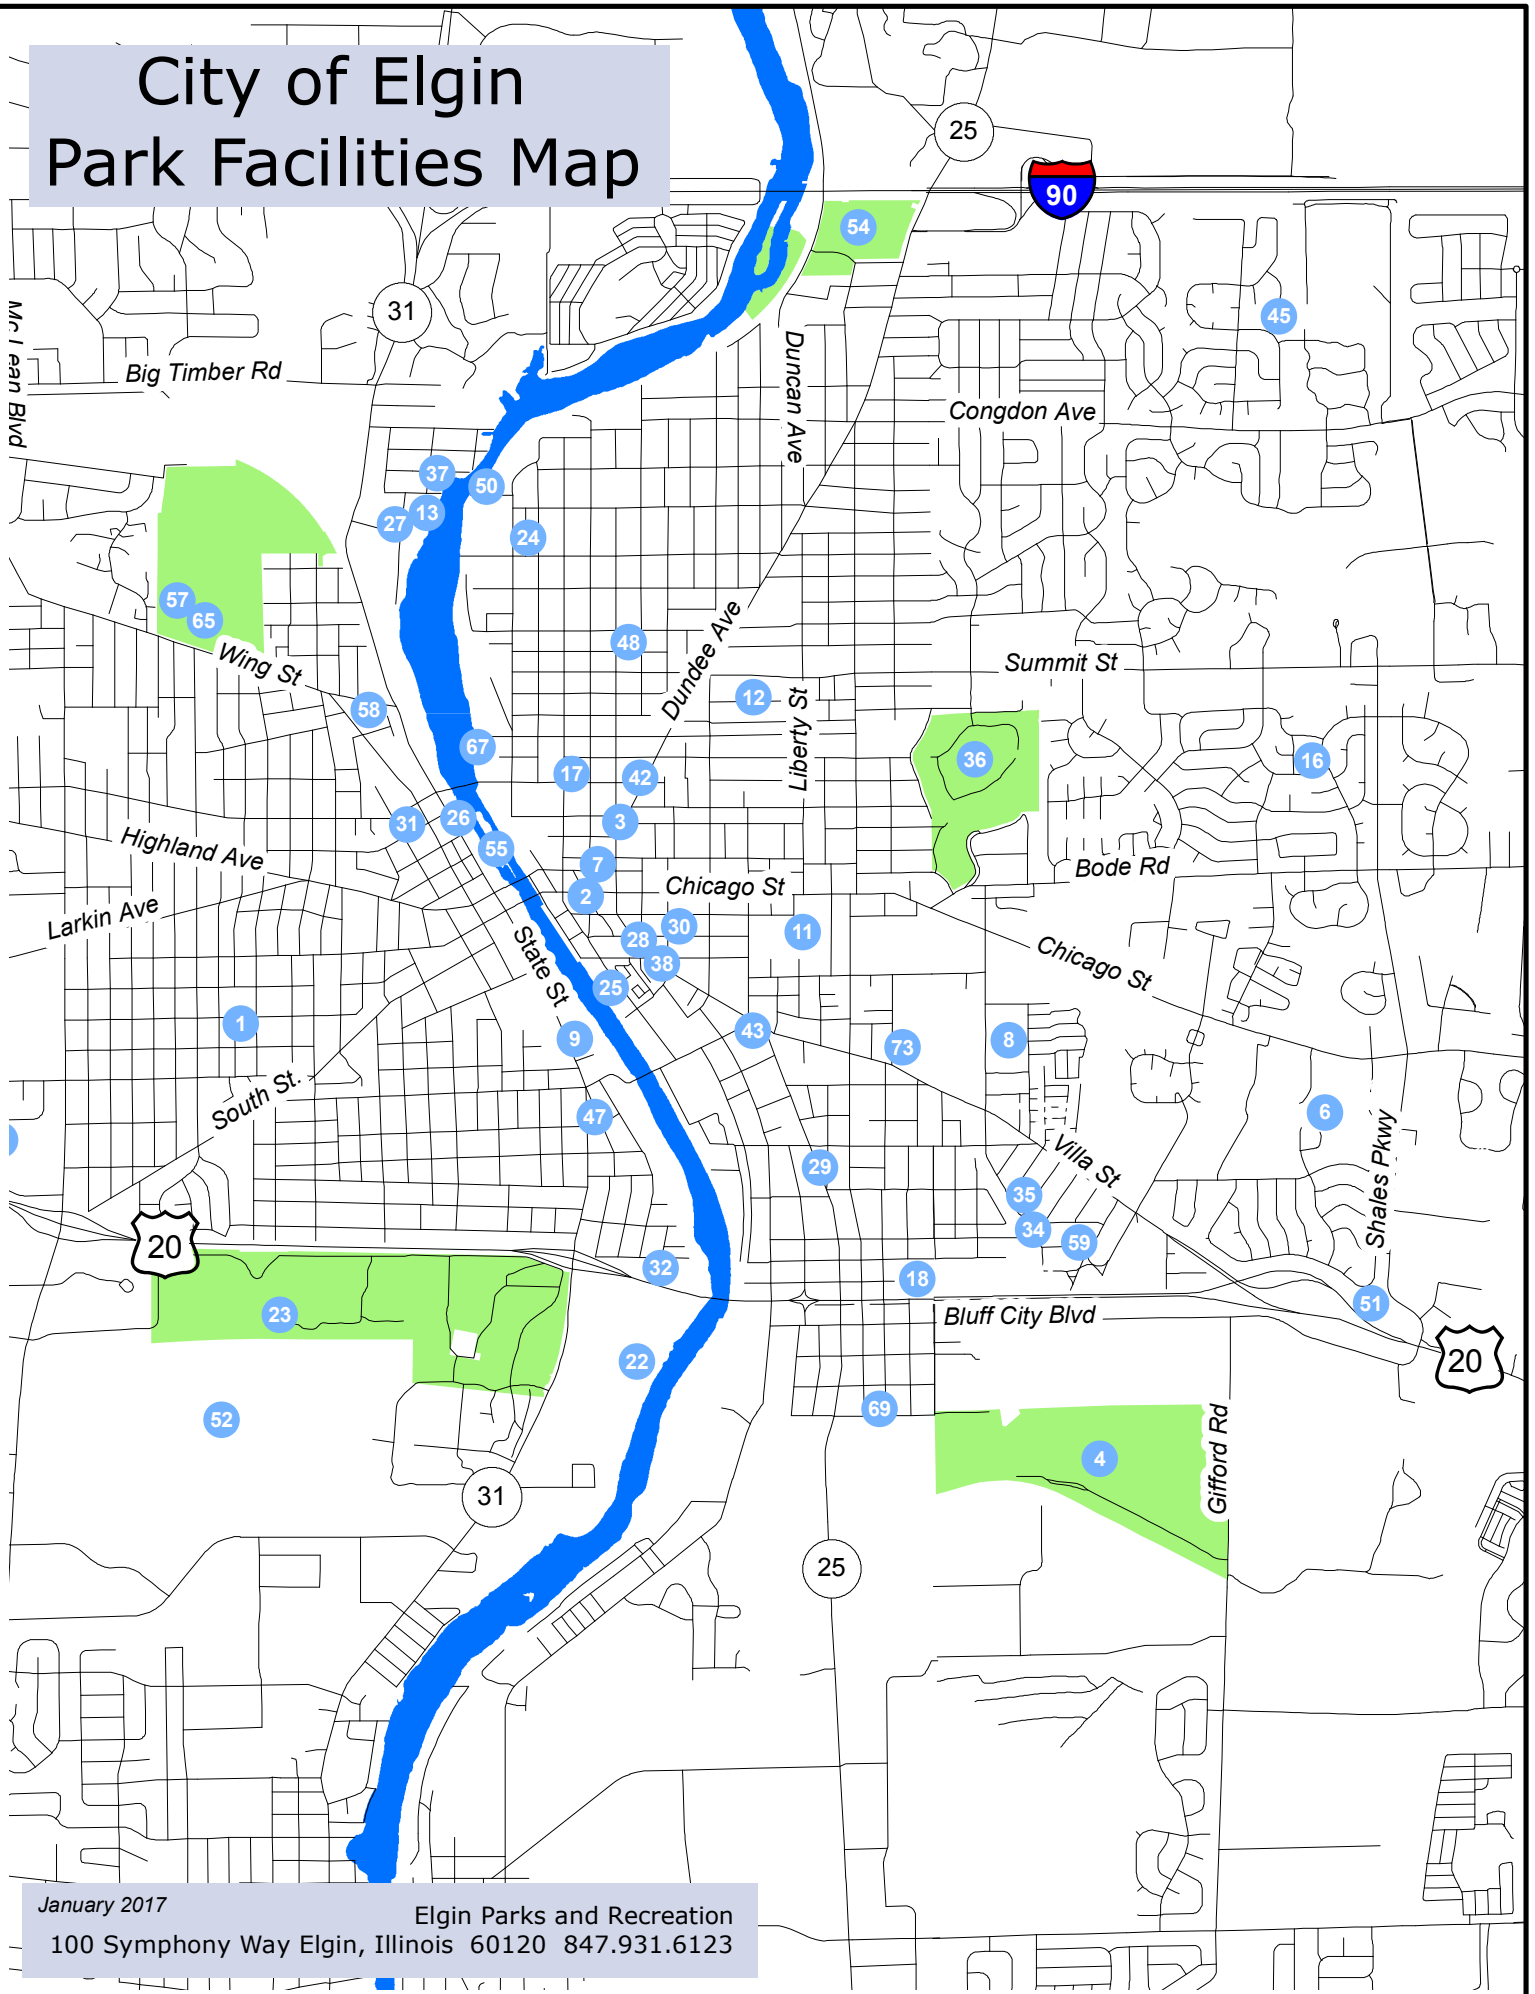

City of Elgin Park Facilities Map

January 2017

Elgin Parks and Recreation
100 Symphony Way Elgin, Illinois 60120 847.931.6123