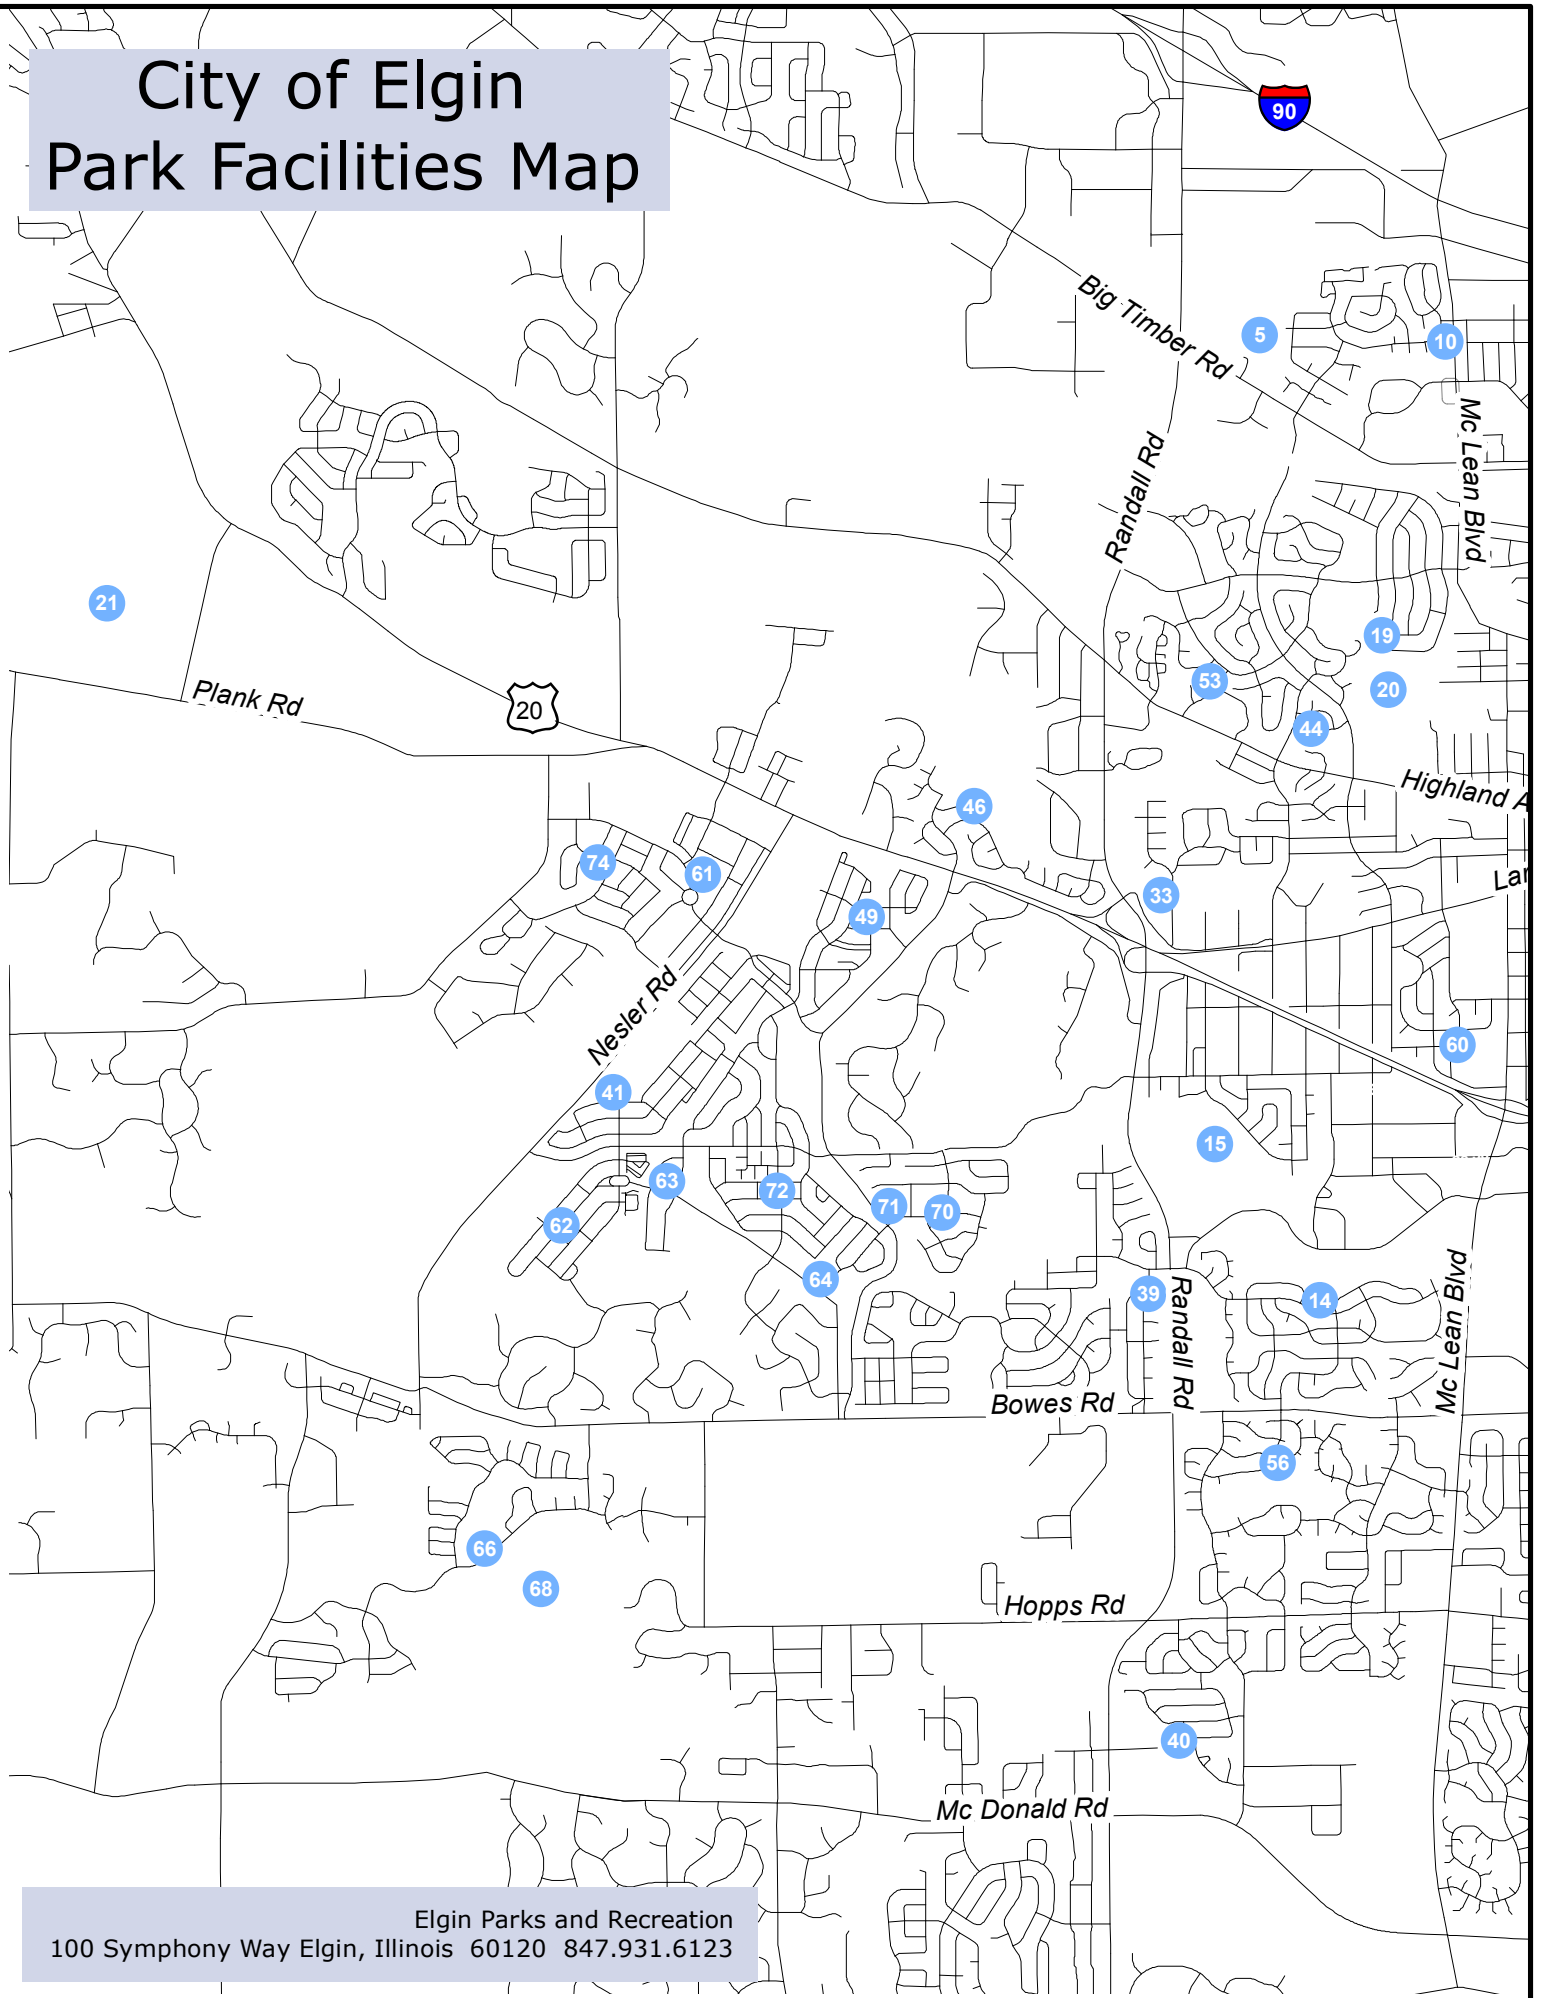

City of Elgin Park Facilities Map

Elgin Parks and Recreation
100 Symphony Way Elgin, Illinois 60120 847.931.6123

Map Key			Bandshell	Basketball Court	BMX Track	Boat Launch	Fields Baseball	Fields Softball	Fields Football	Fields: Practice Area	Fields: Smaller Practice Area	Fields: Soccer	Fishing Area or Pier	Golf Course	Ice Skating	Museum	Nature Center	Nature Preserve	Nature or Multi-Use Tri.	Paths:Hard Surface	Pavillion	Playground	Sand Volleyball	Shelter/Gazebo	Skateboard & Rollerblade Tri.	Swimming Pools	Tennis Courts	Washroom Facilities	Water "Play" Fountain	Zoo
Park Name	Park Location	Acreeage																												
1	Abbott Park	104 S. Commonwealth Ave	1.24																											
2	Advocate Park	170 E. Chicago St	0.09																											
3	Barclay Park	165 Center St	0.27																											
4	Bluff Spring Fen	945 Bluff City Blvd	97																											
68	Bowes Creek Country Club	1250 Bowes Creek Blvd	249																											
5	Burnidge Wood Park	2050 Banks Dr	22.04																											
6	Campus Park	455 Campus Dr	7.56																											
7	Carelton Rogers Park	55 N. Spring St	0.45																											
9	Central Park	225 S. State St	3.45																											
10	Century Oaks Park	1300 N. McLean Blvd	3.96																											
11	Channing Park	35 Rugby Pl.	6																											
12	Clara Howard Park	448 Fremont St	0.49																											
13	Clifford Owasco Park	825 Clifford St	4.56																											
14	College Green Park	1900 College Green Dr	2.97																											
15	College Park	370 Gale St	54.23																											
63	Copper Springs Park	380 Copper Spring Ln.	4.1																											
16	Corley Drive Park	1316 Corley Dr	3.05																											
60	Cornerstone Park	1540 Mulberry Ln.	1.15																											
17	Douglas Ave Park	261 Douglas Ave	0.23																											
18	Drake Field Park	701 Hastings St	7.01																											
19	Eagle Heights Park	650 Deborah Ave	6.19																											
20	Eagle Burnidge Park	1600 Eagle Rd	56																											
21	James F. Cook Park	4600 Plank Rd	224																											
22	Elgin Shores	601 S. State St	20.8																											
23	Elgin Sports Complex	709-875 Sports Way	407																											
24	Esmeralda Park	830 Esmeralda Pl	0.46																											
25	Festival Park	132 S. Grove Ave	5.5																											
26	Foundry Park	199 N. State St	7.3																											
27	Frazier Park	580 Frazier Ave	0.52																											
28	G.A.R. Park	115 Villa St	0.14																											
29	George Van deVoorde Fire Museum	533 St. Charles St	0.41																											
30	Gifford Park	355 DuPage St	1.88																											
31	Grant School Park	265 N. Jackson St	1.8																											
32	Grolich Park	37 Souster Ave	7.62																											
33	Hawthorne Hill Park	28 Brookside Dr	65.82																											
72	Heritage Park	3140 Heritage Parkway	3.14																											
34	Kirk & Kramer Park	895 Jay St	0.8																											
43	Kiwanis Park	259 National St	2.51																											

City of Elgin
Park Facilities Map

January 2018
Elgin Parks and Recreation
100 Symphony Way Elgin, Illinois 60120 847.931.6123