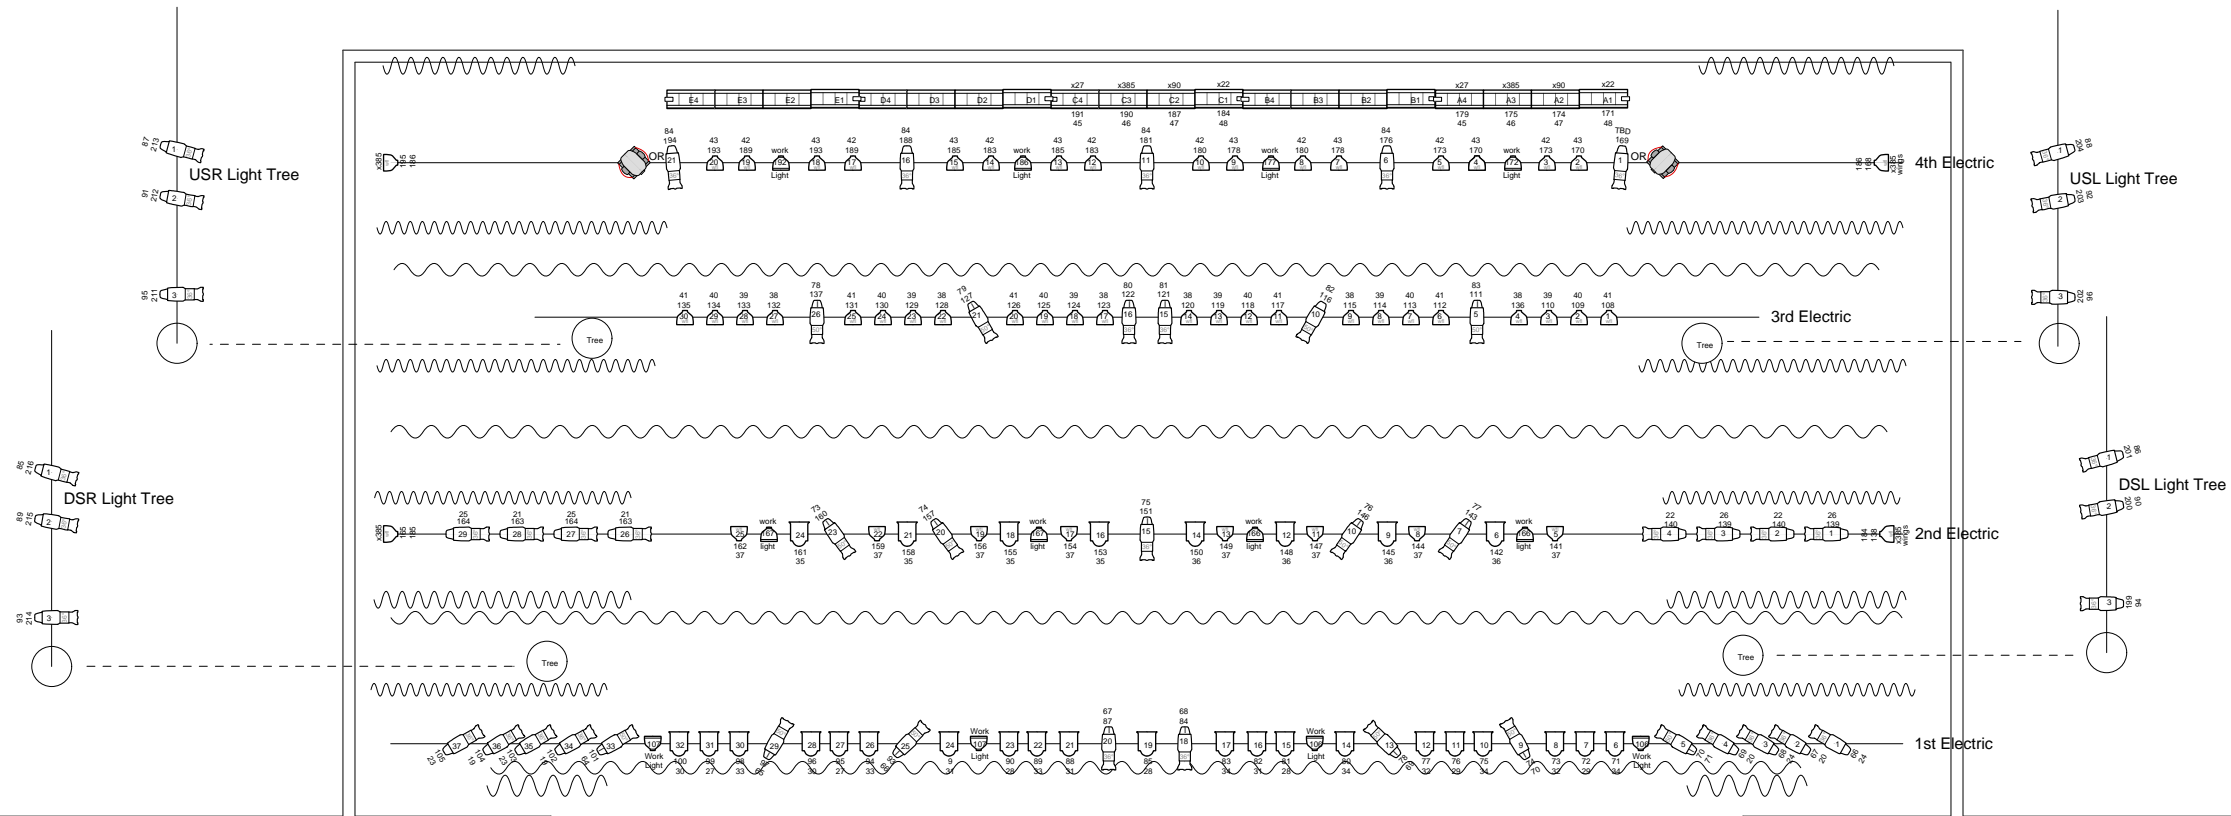

Cross-over 11' from Expansion Joint to Back Wall

Instruments

- SGM Giatto
- 400 CMY Spot
- Source 4 5deg
- Source 4 10deg
- Source 4 19deg
- Source 4 26deg
- Source 4 36deg
- Source 4 50deg
- Alt 360Q 6x16
- 6" Fresnelite
- work light
- PAR 64 WFL
- S4 PAR WFL
- MicroStrips 3 or 4 Circuits

Hemmens Cultural Center
 45 Symphony Way
 Elgin, IL 60120
www.hemmens.org

Standard House Light Plot & Patch Schedule

Drawn by: Butch Wilhelm
 March 30, 2009

TOP

TOP

Cannons