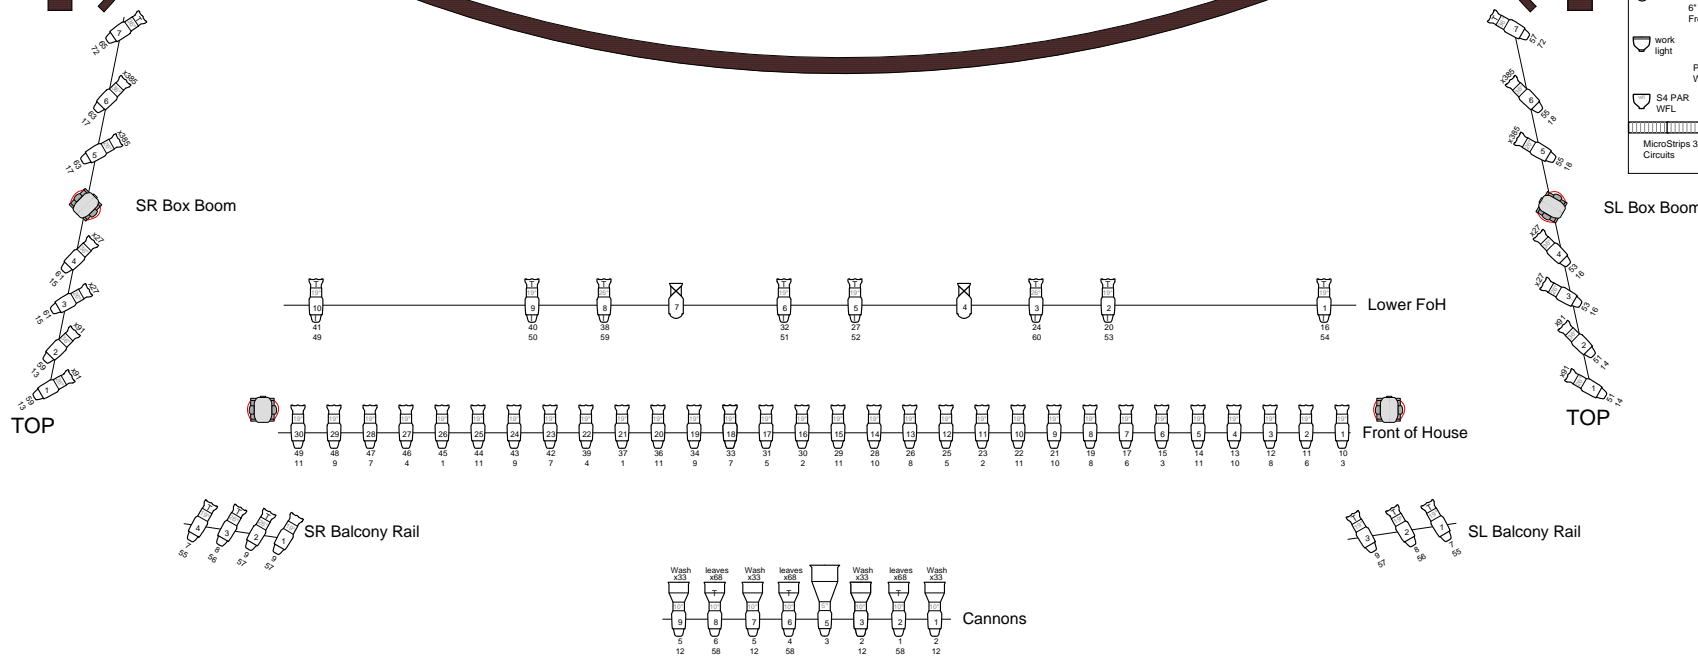

Cross-over 11' from Expansion Joint to Back Wall

Instruments

- SGM Giatto
- 400 CMY Spot
- Source 4 5deg
- Source 4 10deg
- Source 4 19deg
- Source 4 26deg
- Source 4 36deg
- Source 4 50deg
- Alt 360Q 6x16
- 6" Fresnelite
- work light
- PAR 64 WFL
- S4 PAR WFL
- MicroStrips 3 or 4 Circuits

Hemmens Cultural Center
 45 Symphony Way
 Elgin, IL 60120
www.hemmens.org

Standard House Light Plot & Patch Schedule

Drawn by: Butch Wilhelm
 March 30, 2009

TOP

TOP

Cannons