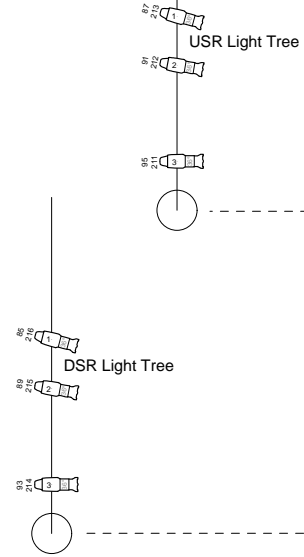

Cross-over 11' from Expansion Joint to Back Wall

Instruments

- SGM Giatto
- 400 CMY Spot
- Source 4 5deg
- Source 4 10deg
- Source 4 19deg
- Source 4 26deg
- Source 4 36deg
- Source 4 50deg
- Alt 360Q 6x16
- 6" Fresnelite
- work light
- PAR 64 WFL
- S4 PAR WFL
- MicroStrips 3 or 4 Circuits

Hemmens Cultural Center
 45 Symphony Way
 Elgin, IL 60120
www.hemmens.org

Standard House Light Plot & Patch Schedule

Drawn by: Butch Wilhelm
 March 30, 2009

TOP

TOP

Cannons