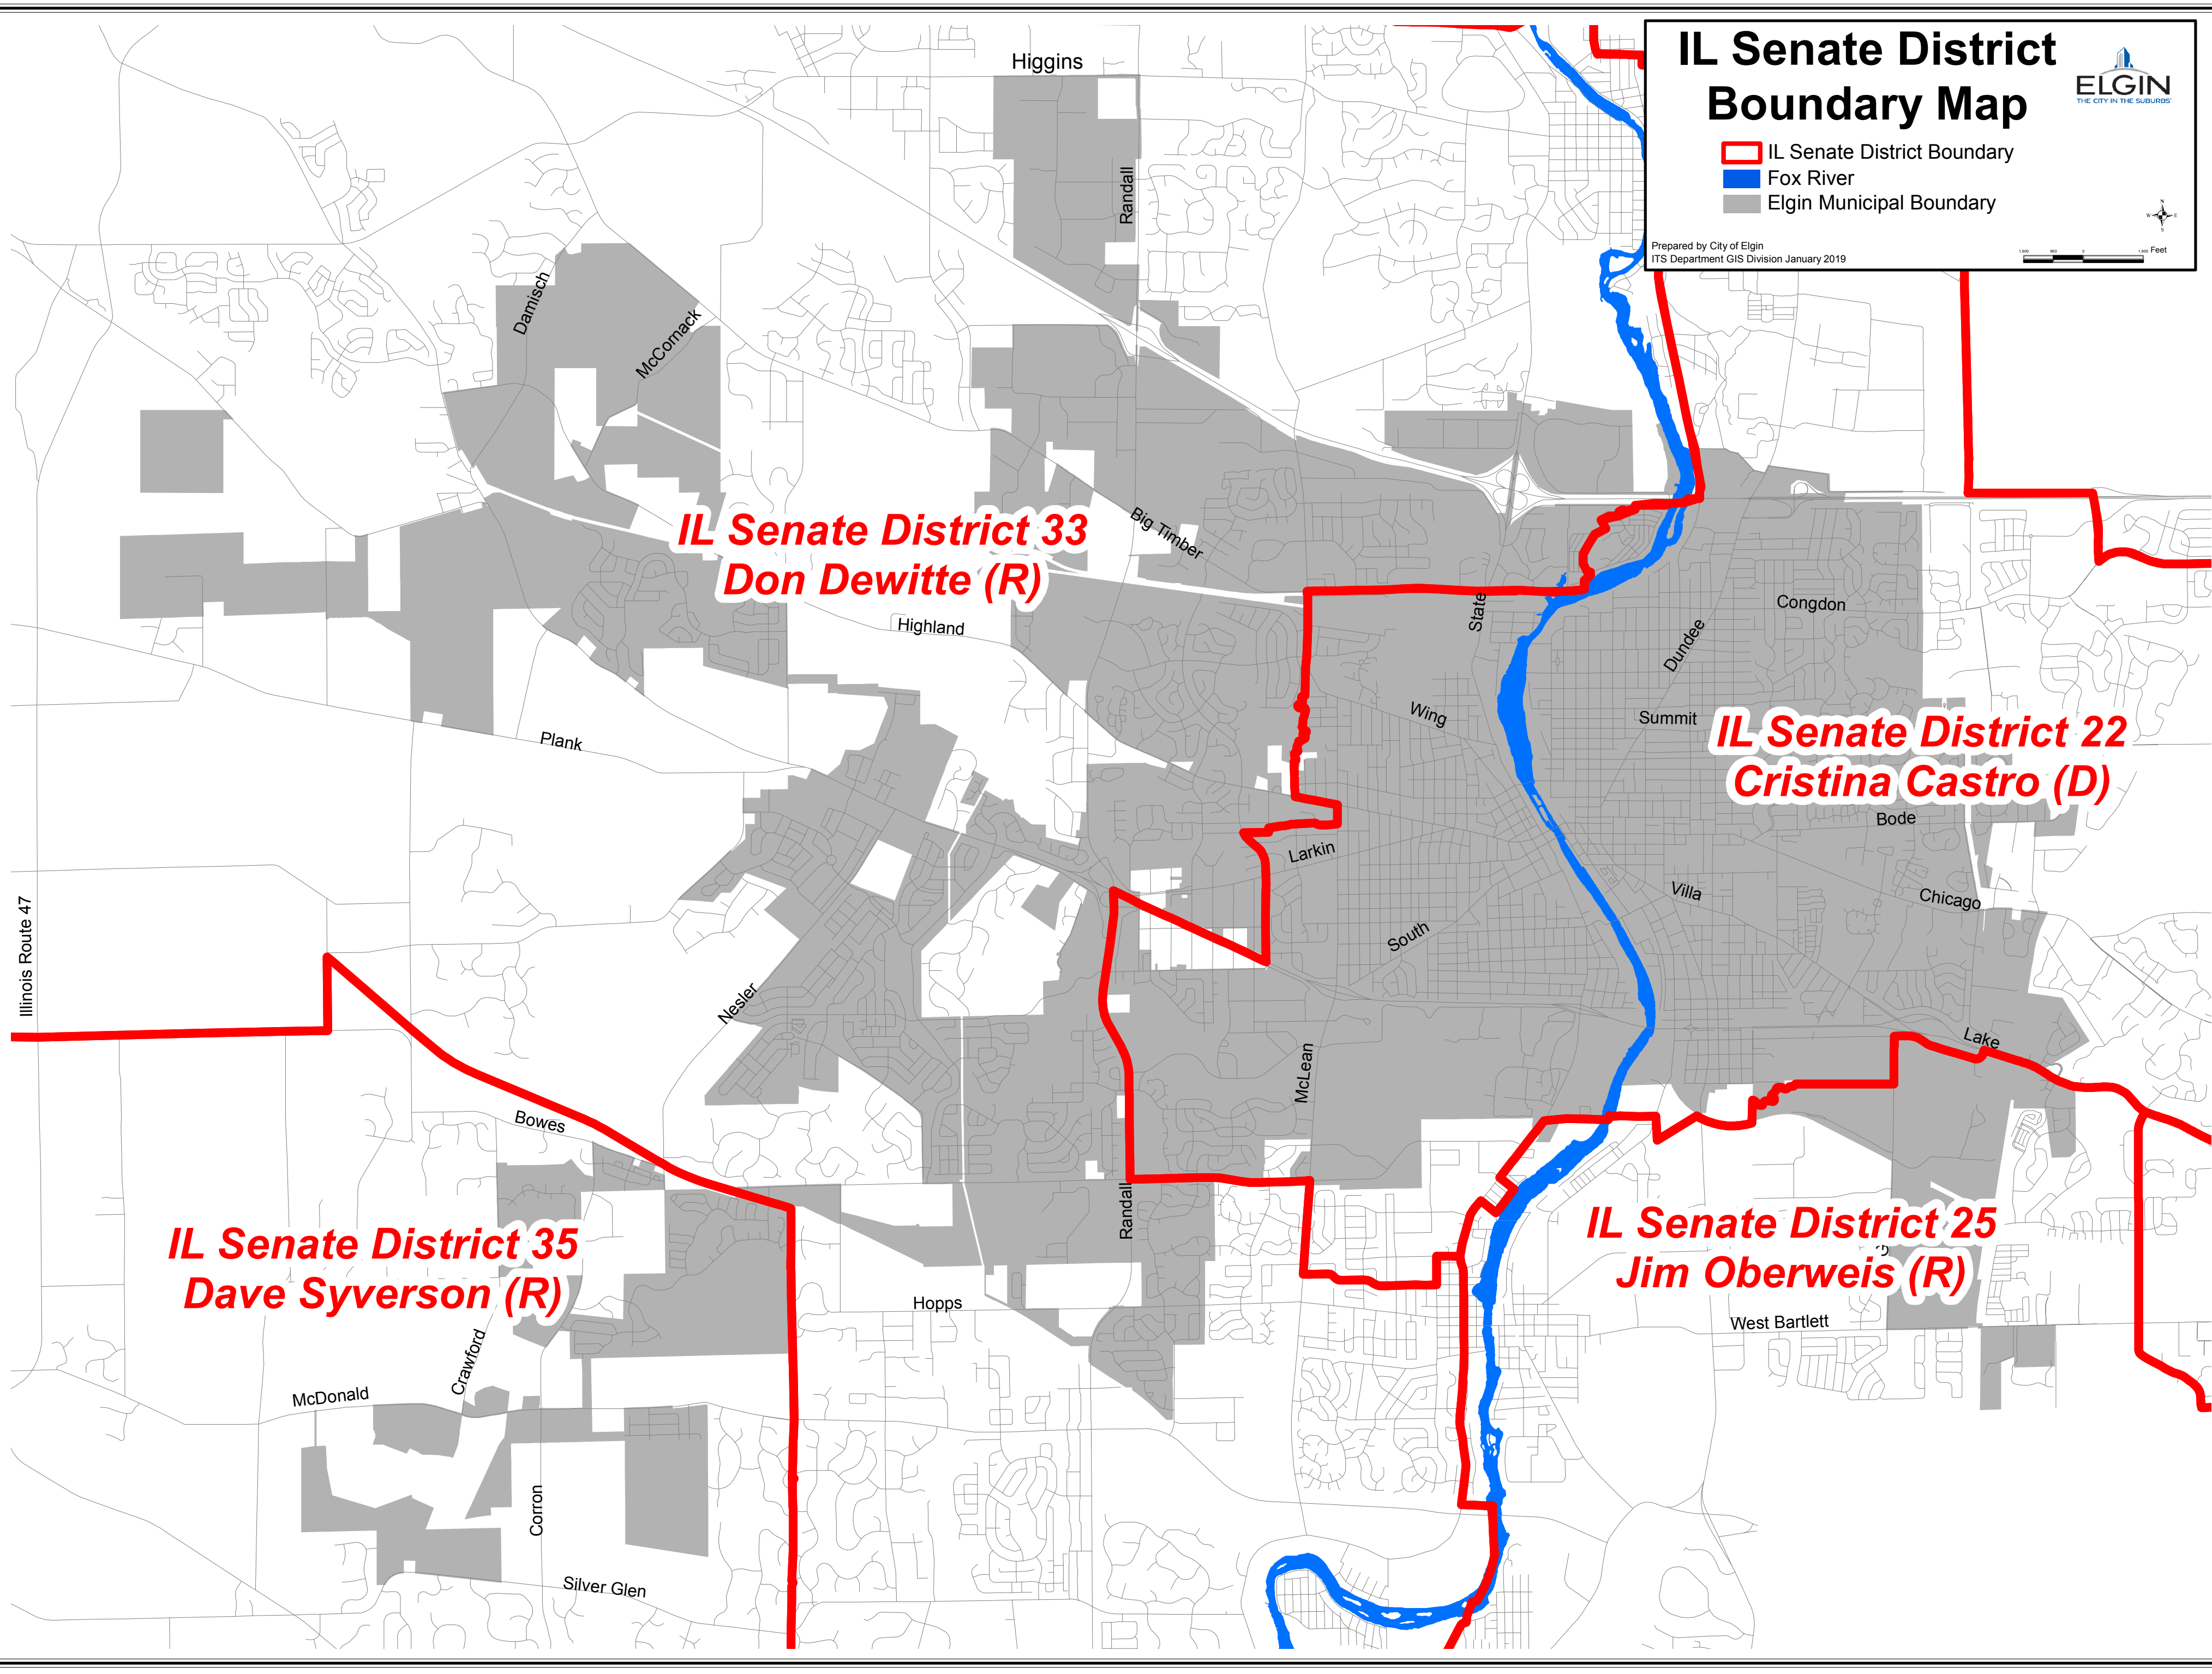

IL Senate District Boundary Map

- IL Senate District Boundary
- Fox River
- Elgin Municipal Boundary

Prepared by City of Elgin
ITS Department GIS Division January 2019

IL Senate District 33
Don Dewitte (R)

IL Senate District 22
Cristina Castro (D)

IL Senate District 35
Dave Syverson (R)

IL Senate District 25
Jim Oberweis (R)

Illinois Route 47

Higgins

Randall

Damisch

McCormack

Big Timber

Highland

Plank

State

Wing

Congdon

Summit

IL Senate District 22
Cristina Castro (D)