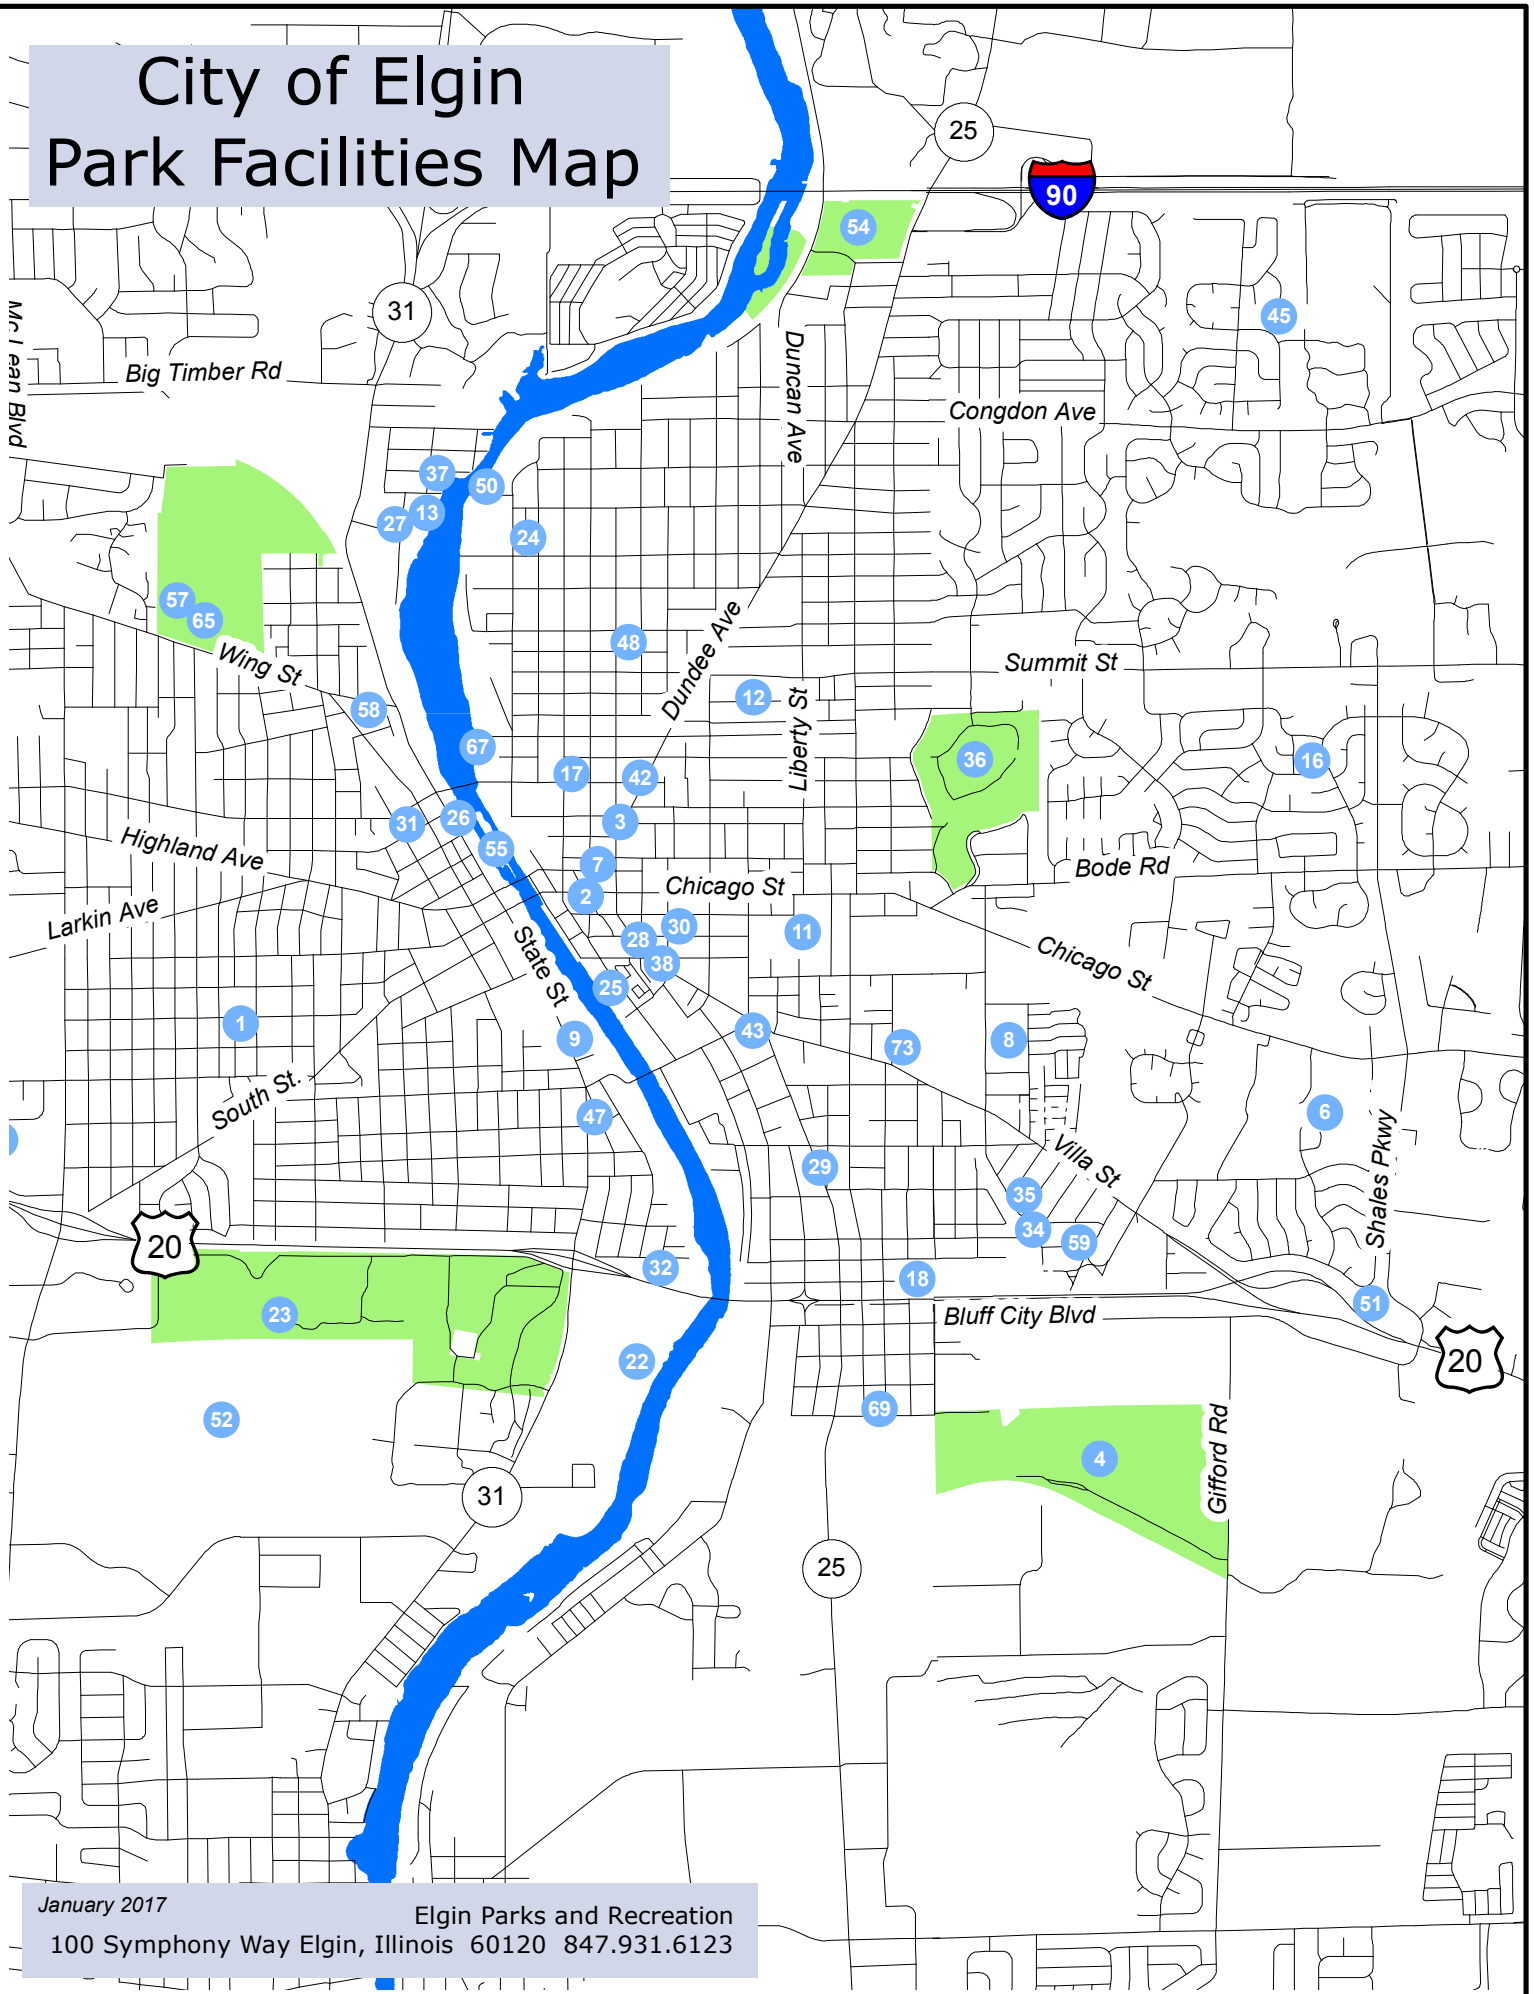

City of Elgin Park Facilities Map

January 2017

Elgin Parks and Recreation
100 Symphony Way Elgin, Illinois 60120 847.931.6123