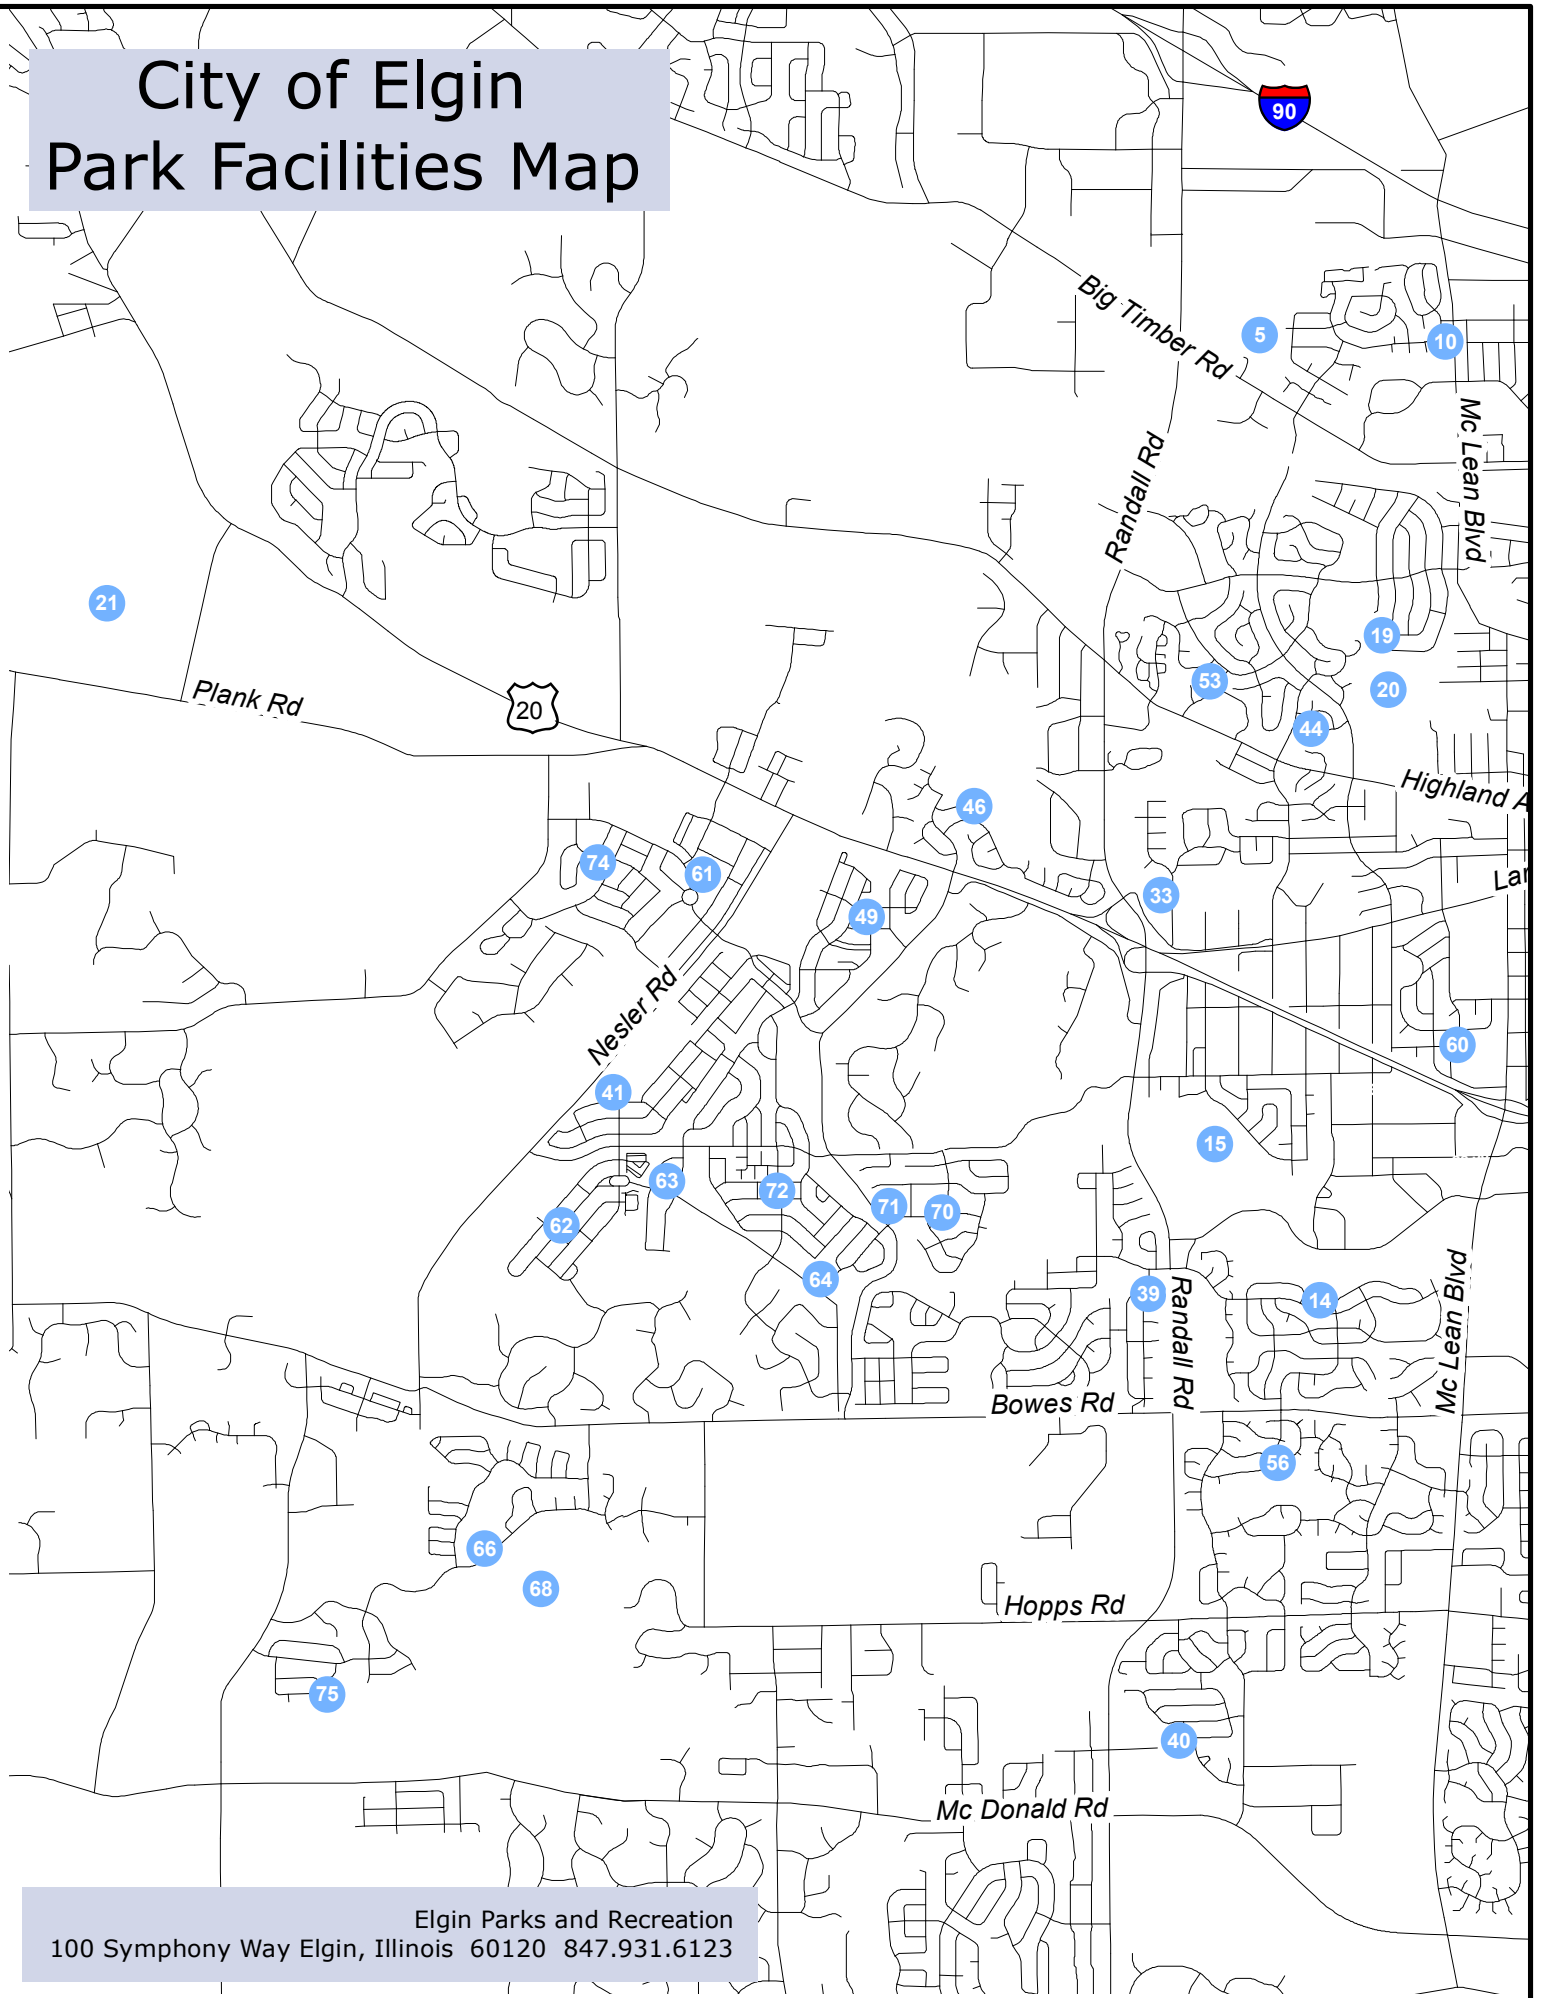

City of Elgin Park Facilities Map

Elgin Parks and Recreation
100 Symphony Way Elgin, Illinois 60120 847.931.6123

Map Key			Bands/Trail	Basketball Court	BMX Track	Boat Launch	Fields Baseball	Fields Softball	Fields Football	Fields: Practice Area	Fields: Smaller Practice Area	Fields: Soccer	Fishing Area or Pier	Golf Course	Ice Skating	Museum	Nature Center	Nature Preserve	Nature or Multi-Use Trl.	Paths: Hard Surface	Pavillion	Playground	Sand Volleyball	Shelter/Gazebo	Skateboard & Rollerblade Trl.	Swimming Pools	Tennis Courts	Washroom Facilities	Water "Play" Fountain	Zoo
1	Park Name	Park Location	Acreeage																											
1	Abbott Park	104 S. Commonwealth Ave	1.24																			●								
2	Advocate Park	170 E. Chicago St	0.09																											
3	Barclay Park	165 Center St	0.27																											
4	Bluff Spring Fen	945 Bluff City Blvd	97															●	●											
68	Bowes Creek Country Club	1250 Bowes Creek Blvd	249										●						●											
5	Burnidge Wood Park	2050 Banks Dr	22.04																●			●								
6	Campus Park	455 Campus Dr	7.56																											
7	Carelton Rogers Park	55 N. Spring St	0.45																											
9	Central Park	225 S. State St	3.45																											
10	Century Oaks Park	1300 N. McLean Blvd	3.96							●												●	●							
11	Channing Park	35 Rugby Pl.	6							●												●								
12	Clara Howard Park	448 Fremont St	0.49																			●					●			
13	Clifford Owasco Park	825 Clifford St	4.56										●									●								
14	College Green Park	1900 College Green Dr	2.97							●																				
15	College Park	370 Gale St	54.23																											
63	Copper Springs Park	380 Copper Spring Ln.	4.1																											
16	Corley Drive Park	1316 Corley Dr	3.05																											
60	Cornerstone Park	1540 Mulberry Ln.	1.15																			●								
17	Douglas Ave Park	261 Douglas Ave	0.23																			●								
18	Drake Field Park	701 Hastings St	7.01						●																					
19	Eagle Heights Park	650 Deborah Ave	6.19								●		●						●	●		●								
20	Eagle Burnidge Park	1600 Eagle Rd	56																											
21	James F. Cook Park	4600 Plank Rd	224										●																	
22	Elgin Shores	601 S. State St	20.8			●	●																							
23	Elgin Sports Complex	709-875 Sports Way	407			●		●				●							●	●		●	●	●				●		
24	Esmeralda Park	830 Esmeralda Pl	0.46								●																			
25	Festival Park	132 S. Grove Ave	5.5										●																	
26	Foundry Park	199 N. State St	7.3																											
27	Frazier Park	580 Frazier Ave	0.52																			●								
28	G.A.R. Park	115 Villa St	0.14																											
29	George Van deVoorde Fire Museum	533 St. Charles St	0.41													●														
30	Gifford Park	355 DuPage St	1.88																			●								
31	Grant School Park	265 N. Jackson St	1.8																											
32	Grolsch Park	37 Souster Ave	7.62							●												●	●	●						
33	Hawthorne Hill Park	28 Brookside Dr	65.82										●						●	●		●	●	●				●		
72	Heritage Park	3140 Heritage Parkway	3.14			●				●												●						●		
34	Kirk & Kramer Park	895 Jay St	0.8																											
43	Kiwanis Park	259 National St	2.51