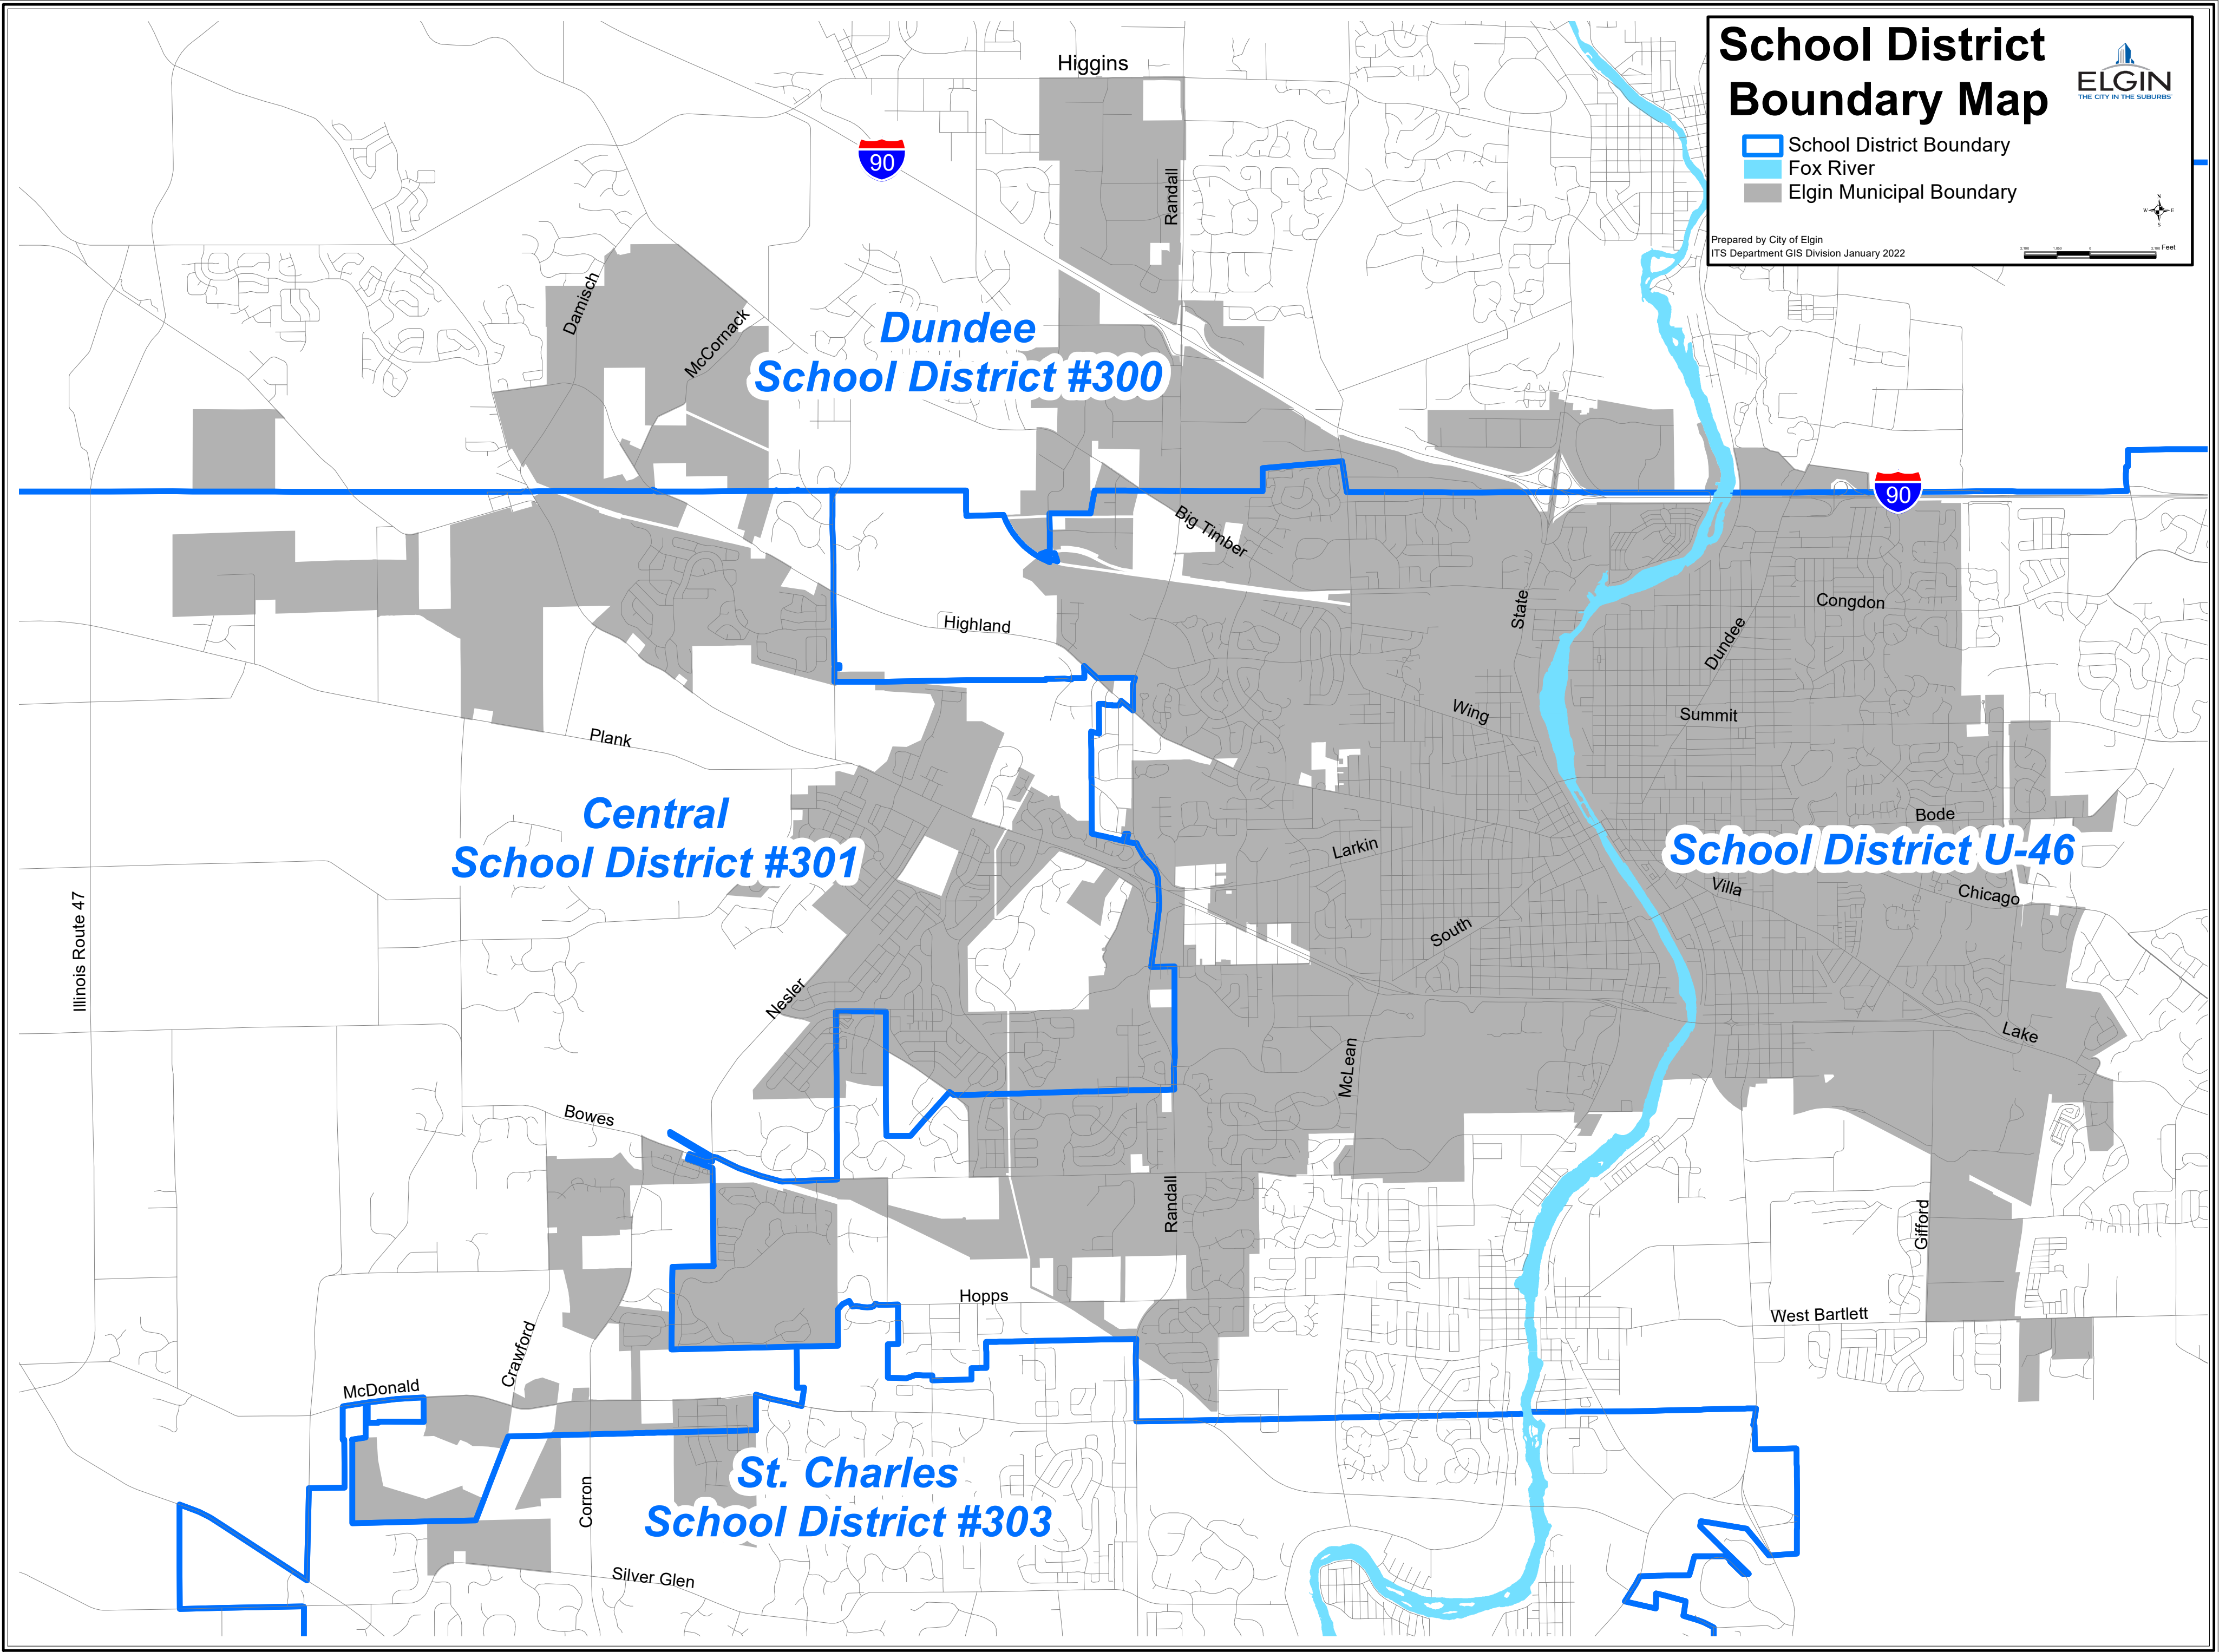

School District Boundary Map

- School District Boundary
- Fox River
- Elgin Municipal Boundary

Prepared by City of Elgin
ITS Department GIS Division January 2022

**Dundee
School District #300**

**Central
School District #301**

**St. Charles
School District #303**

School District U-46

Illinois Route 47