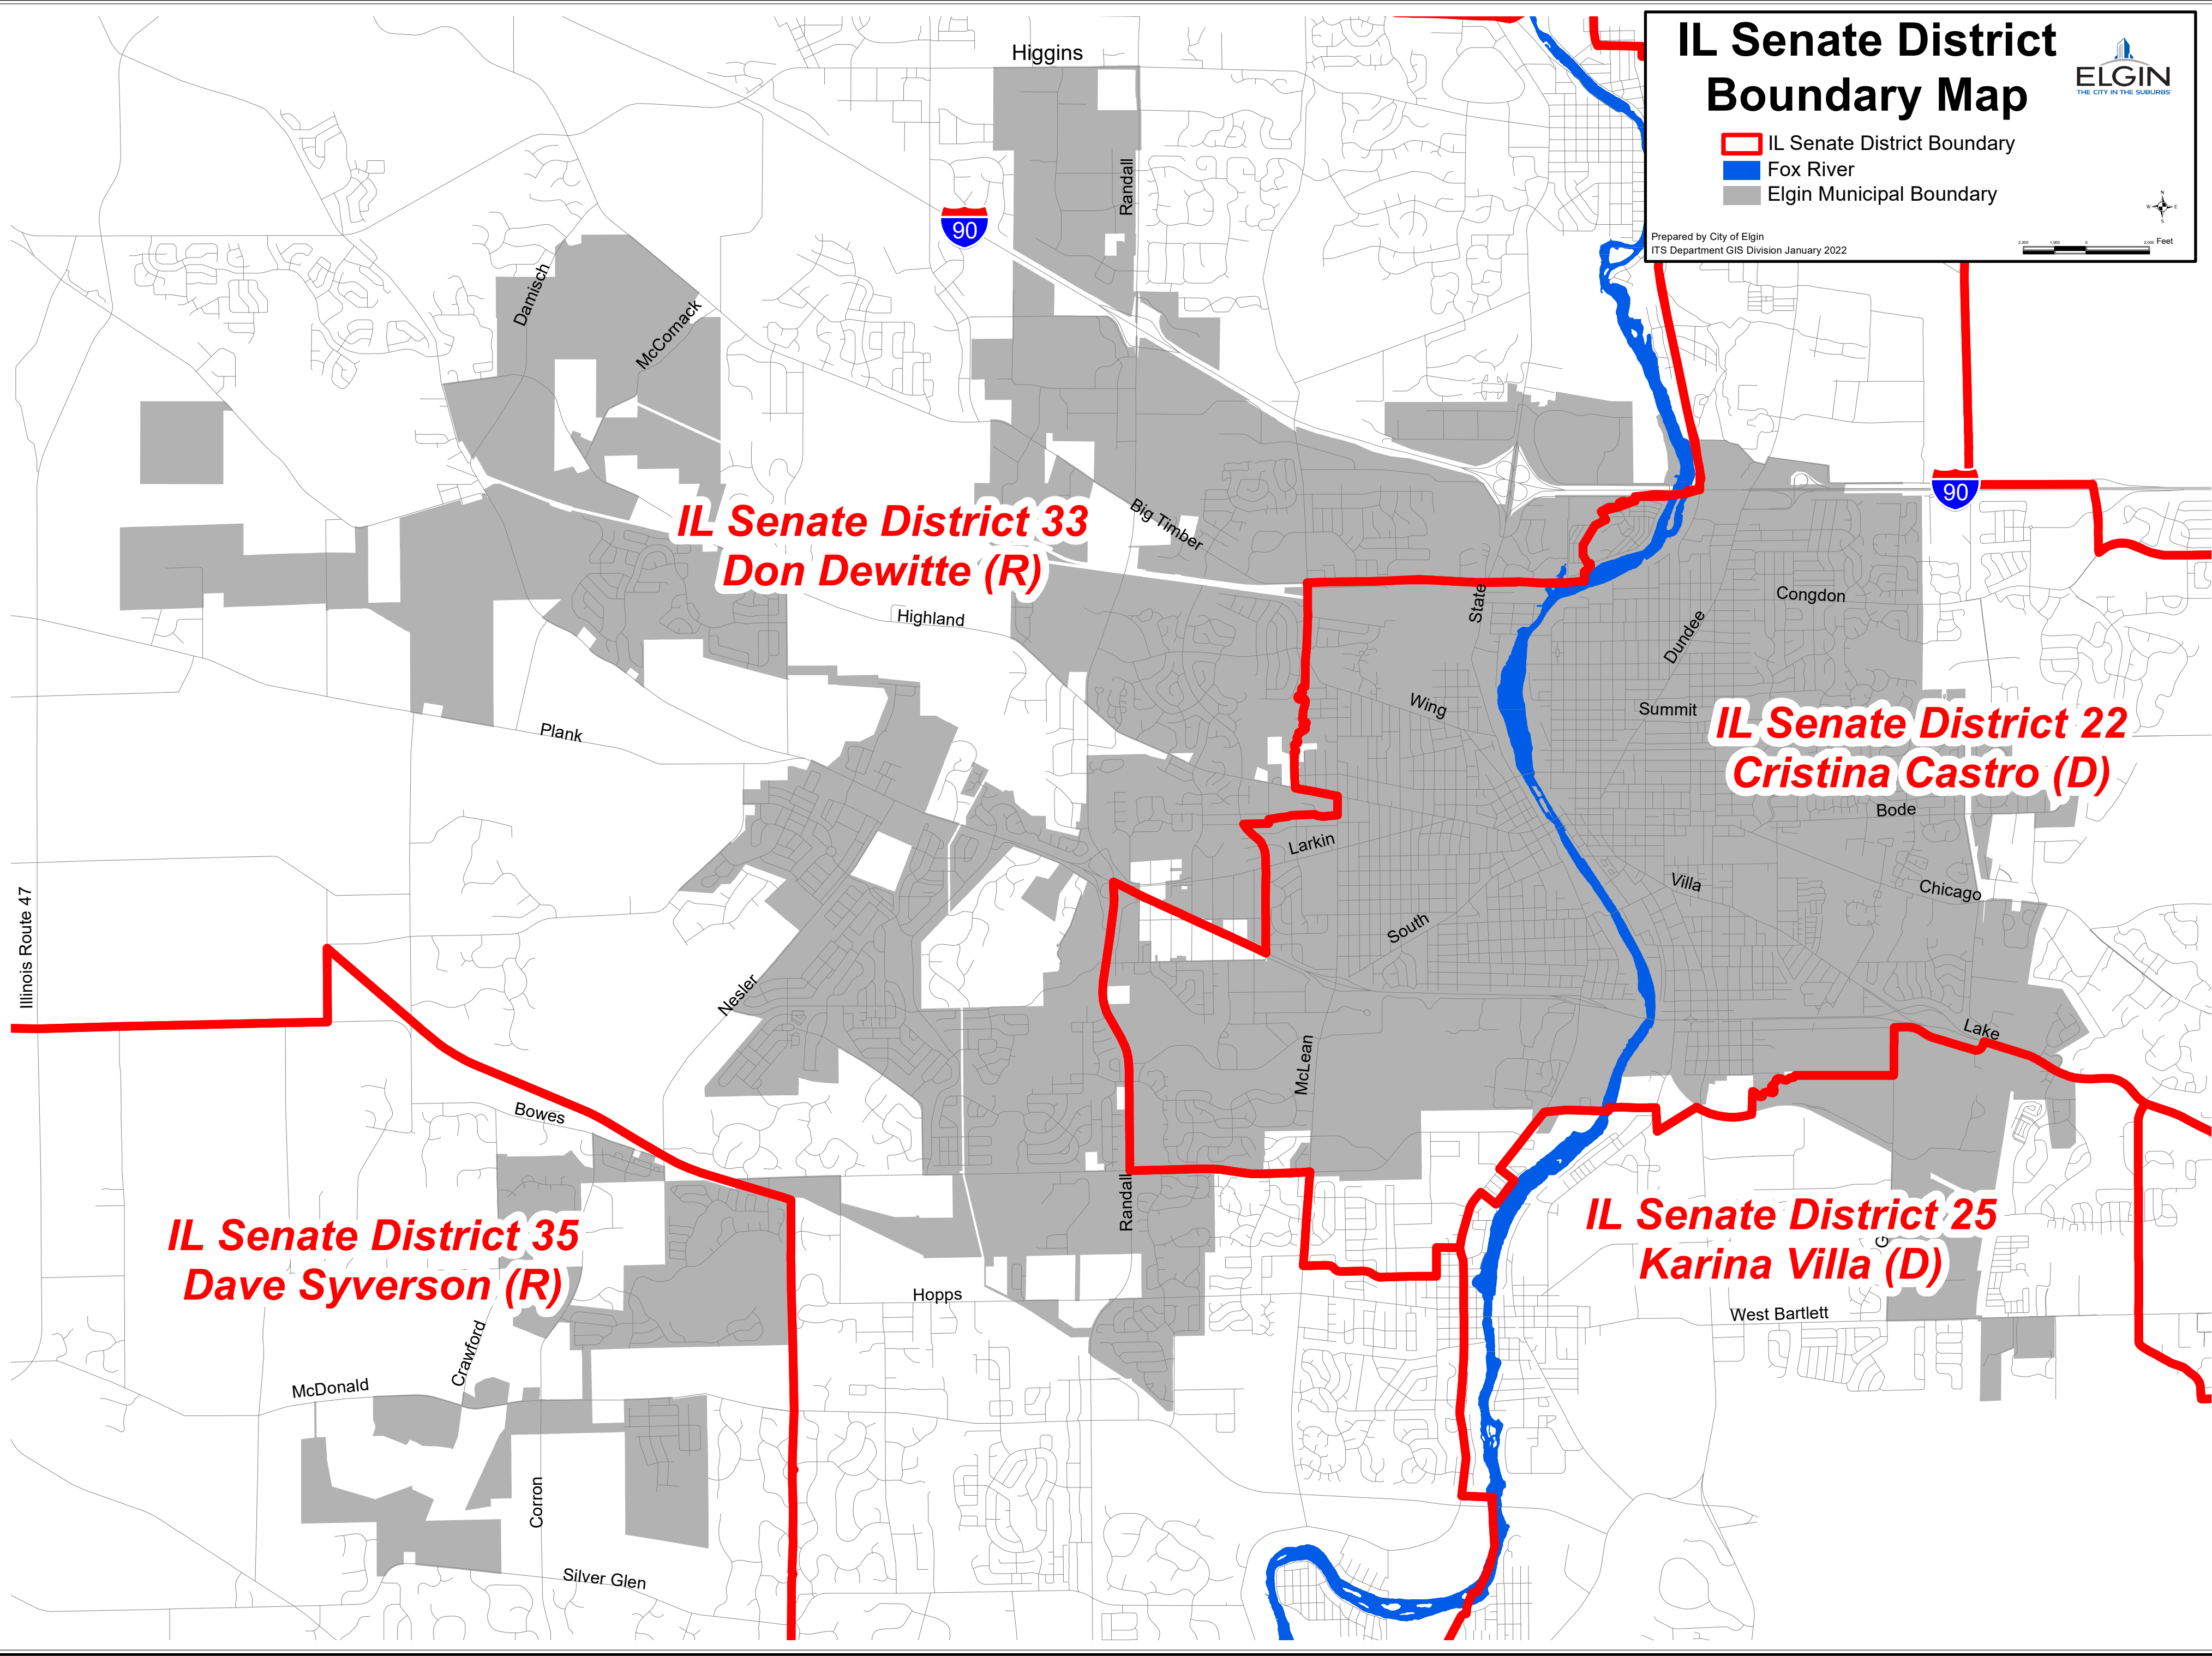

# IL Senate District Boundary Map

- IL Senate District Boundary
- Fox River
- Elgin Municipal Boundary

Prepared by City of Elgin  
ITS Department GIS Division January 2022

**IL Senate District 33**  
**Don Dewitte (R)**

**IL Senate District 22**  
**Cristina Castro (D)**

**IL Senate District 35**  
**Dave Syverson (R)**

**IL Senate District 25**  
**Karina Villa (D)**

Illinois Route 47

Higgins

Randall

Damisch

McCormack