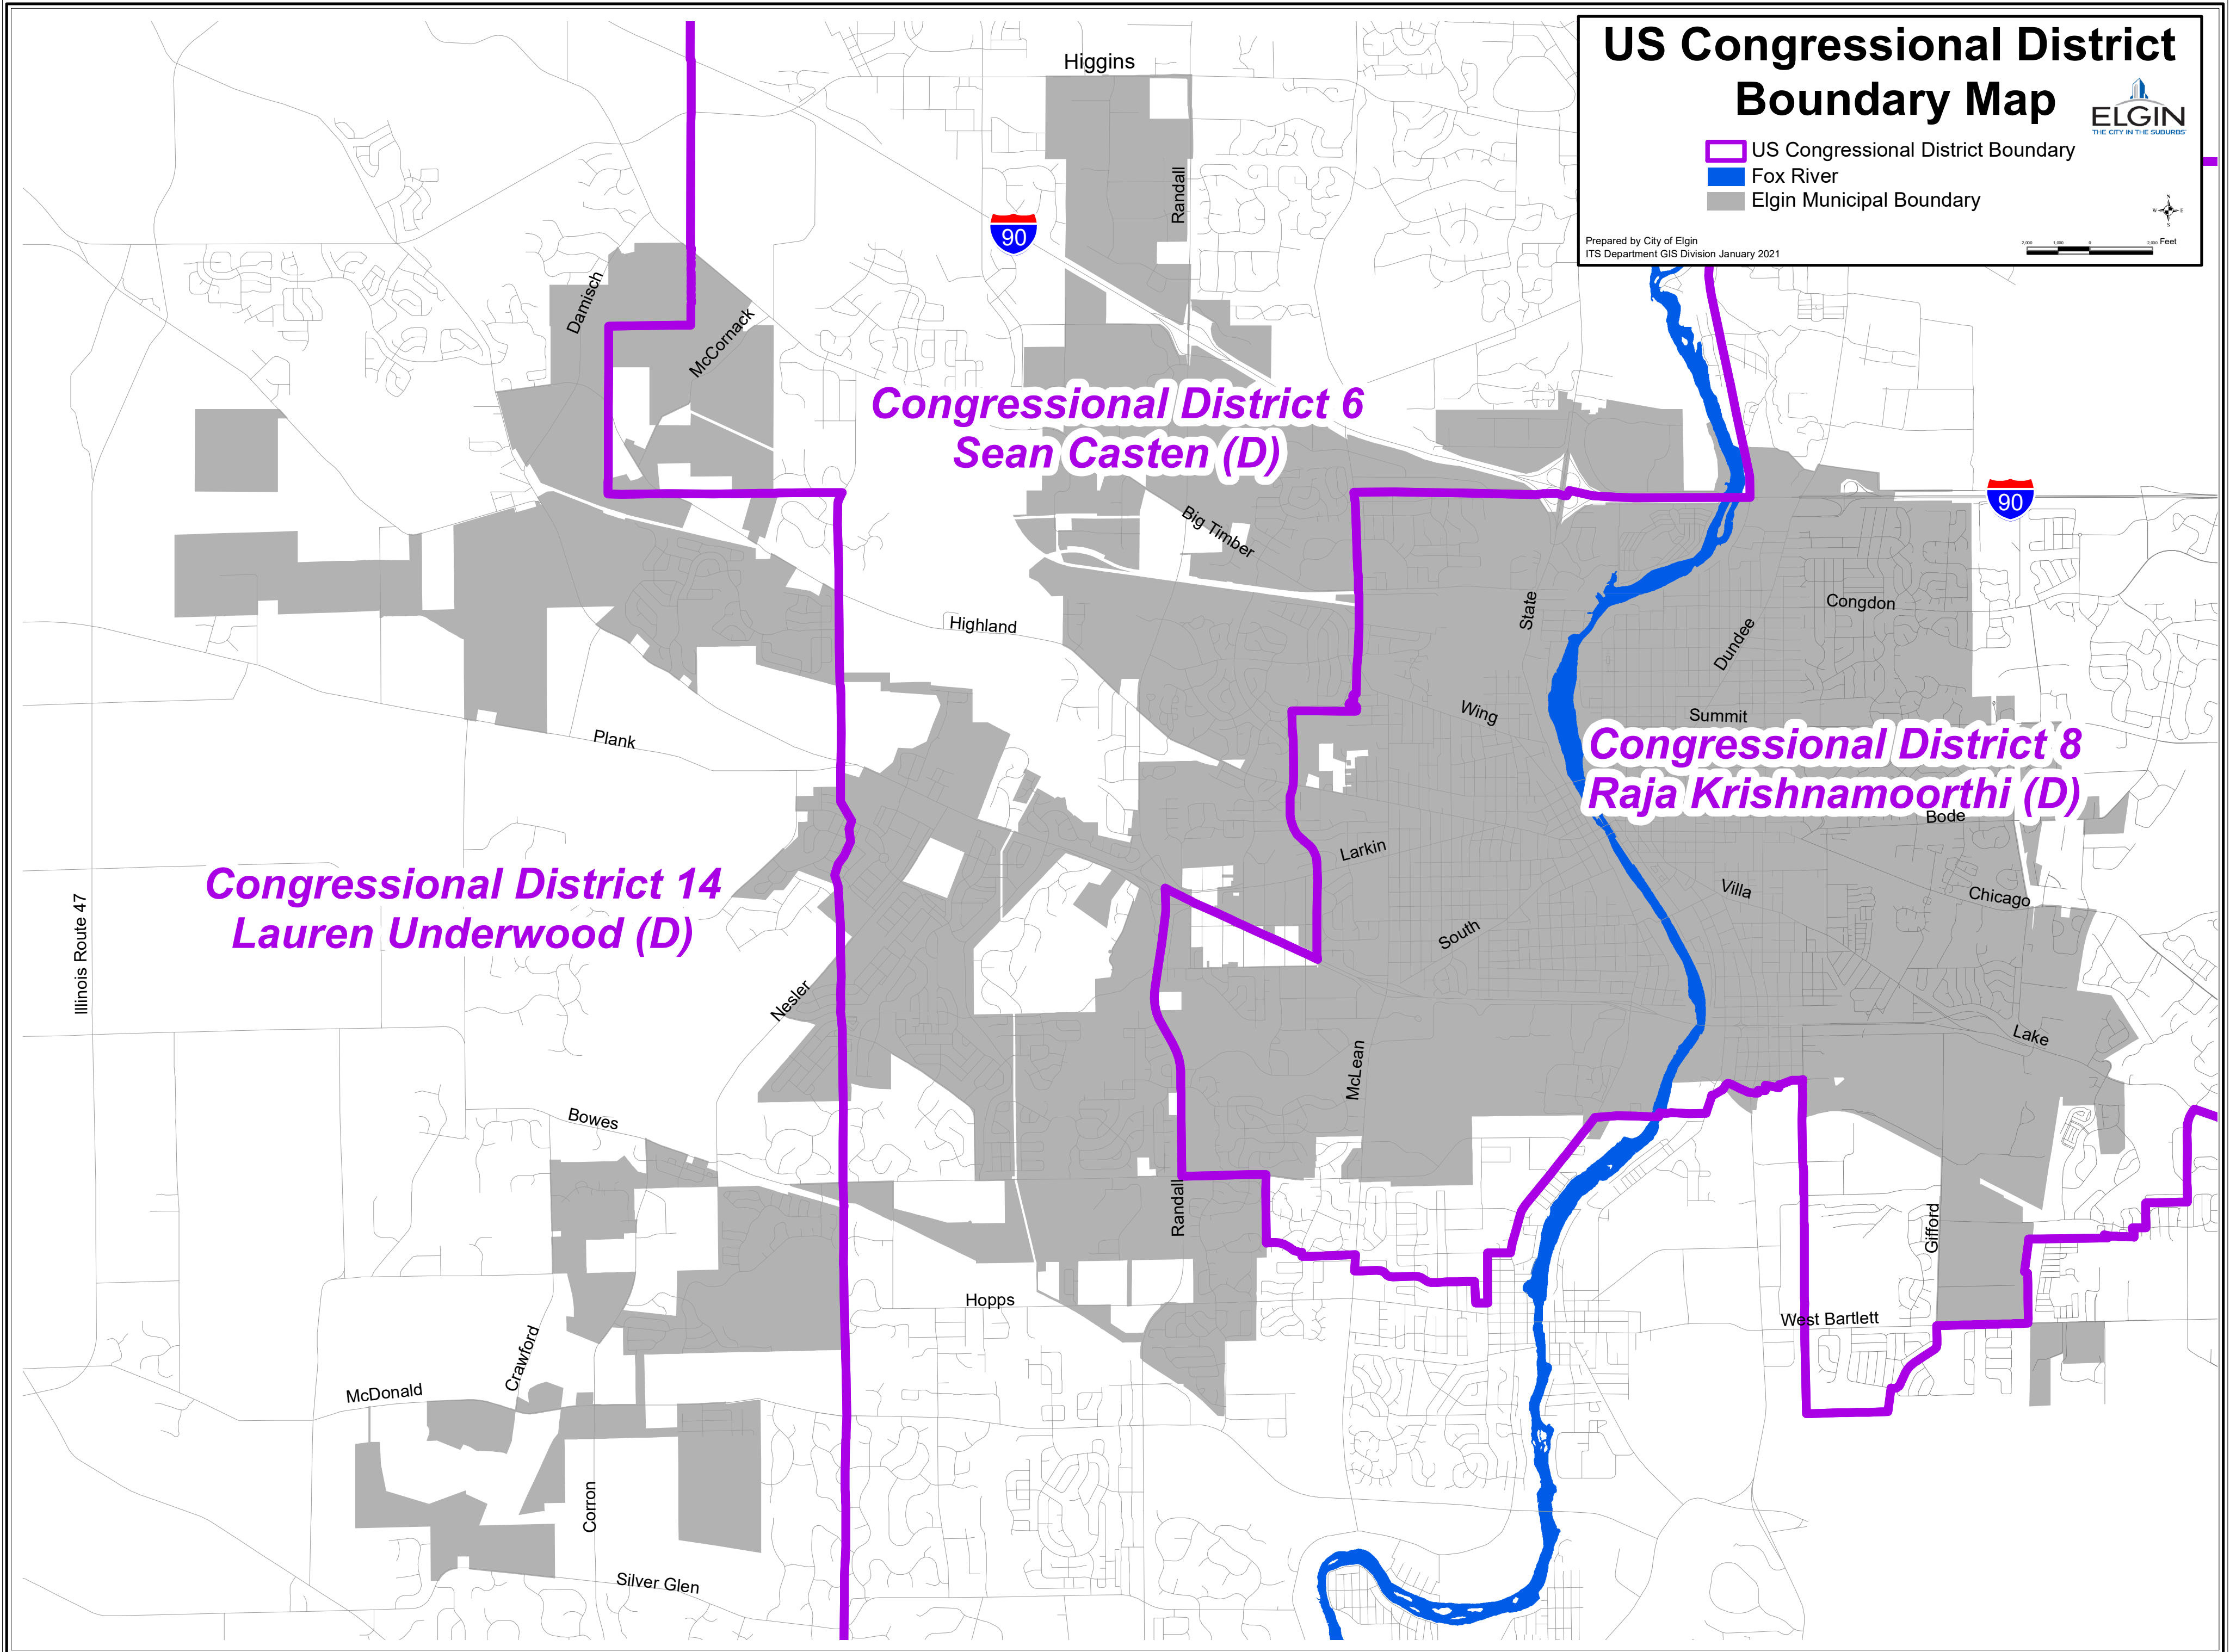

US Congressional District Boundary Map

- US Congressional District Boundary
- Fox River
- Elgin Municipal Boundary

Prepared by City of Elgin
ITS Department GIS Division January 2021

Congressional District 6
Sean Casten (D)

Congressional District 8
Raja Krishnamoorthi (D)

Congressional District 14
Lauren Underwood (D)

Higgins

Randall

Damisch

McCormack

Big Timber

Highland

Larkin

Villa

Chicago

South

Lake

Illinois Route 47

Congressional District 14
Lauren Underwood (D)

Nesler