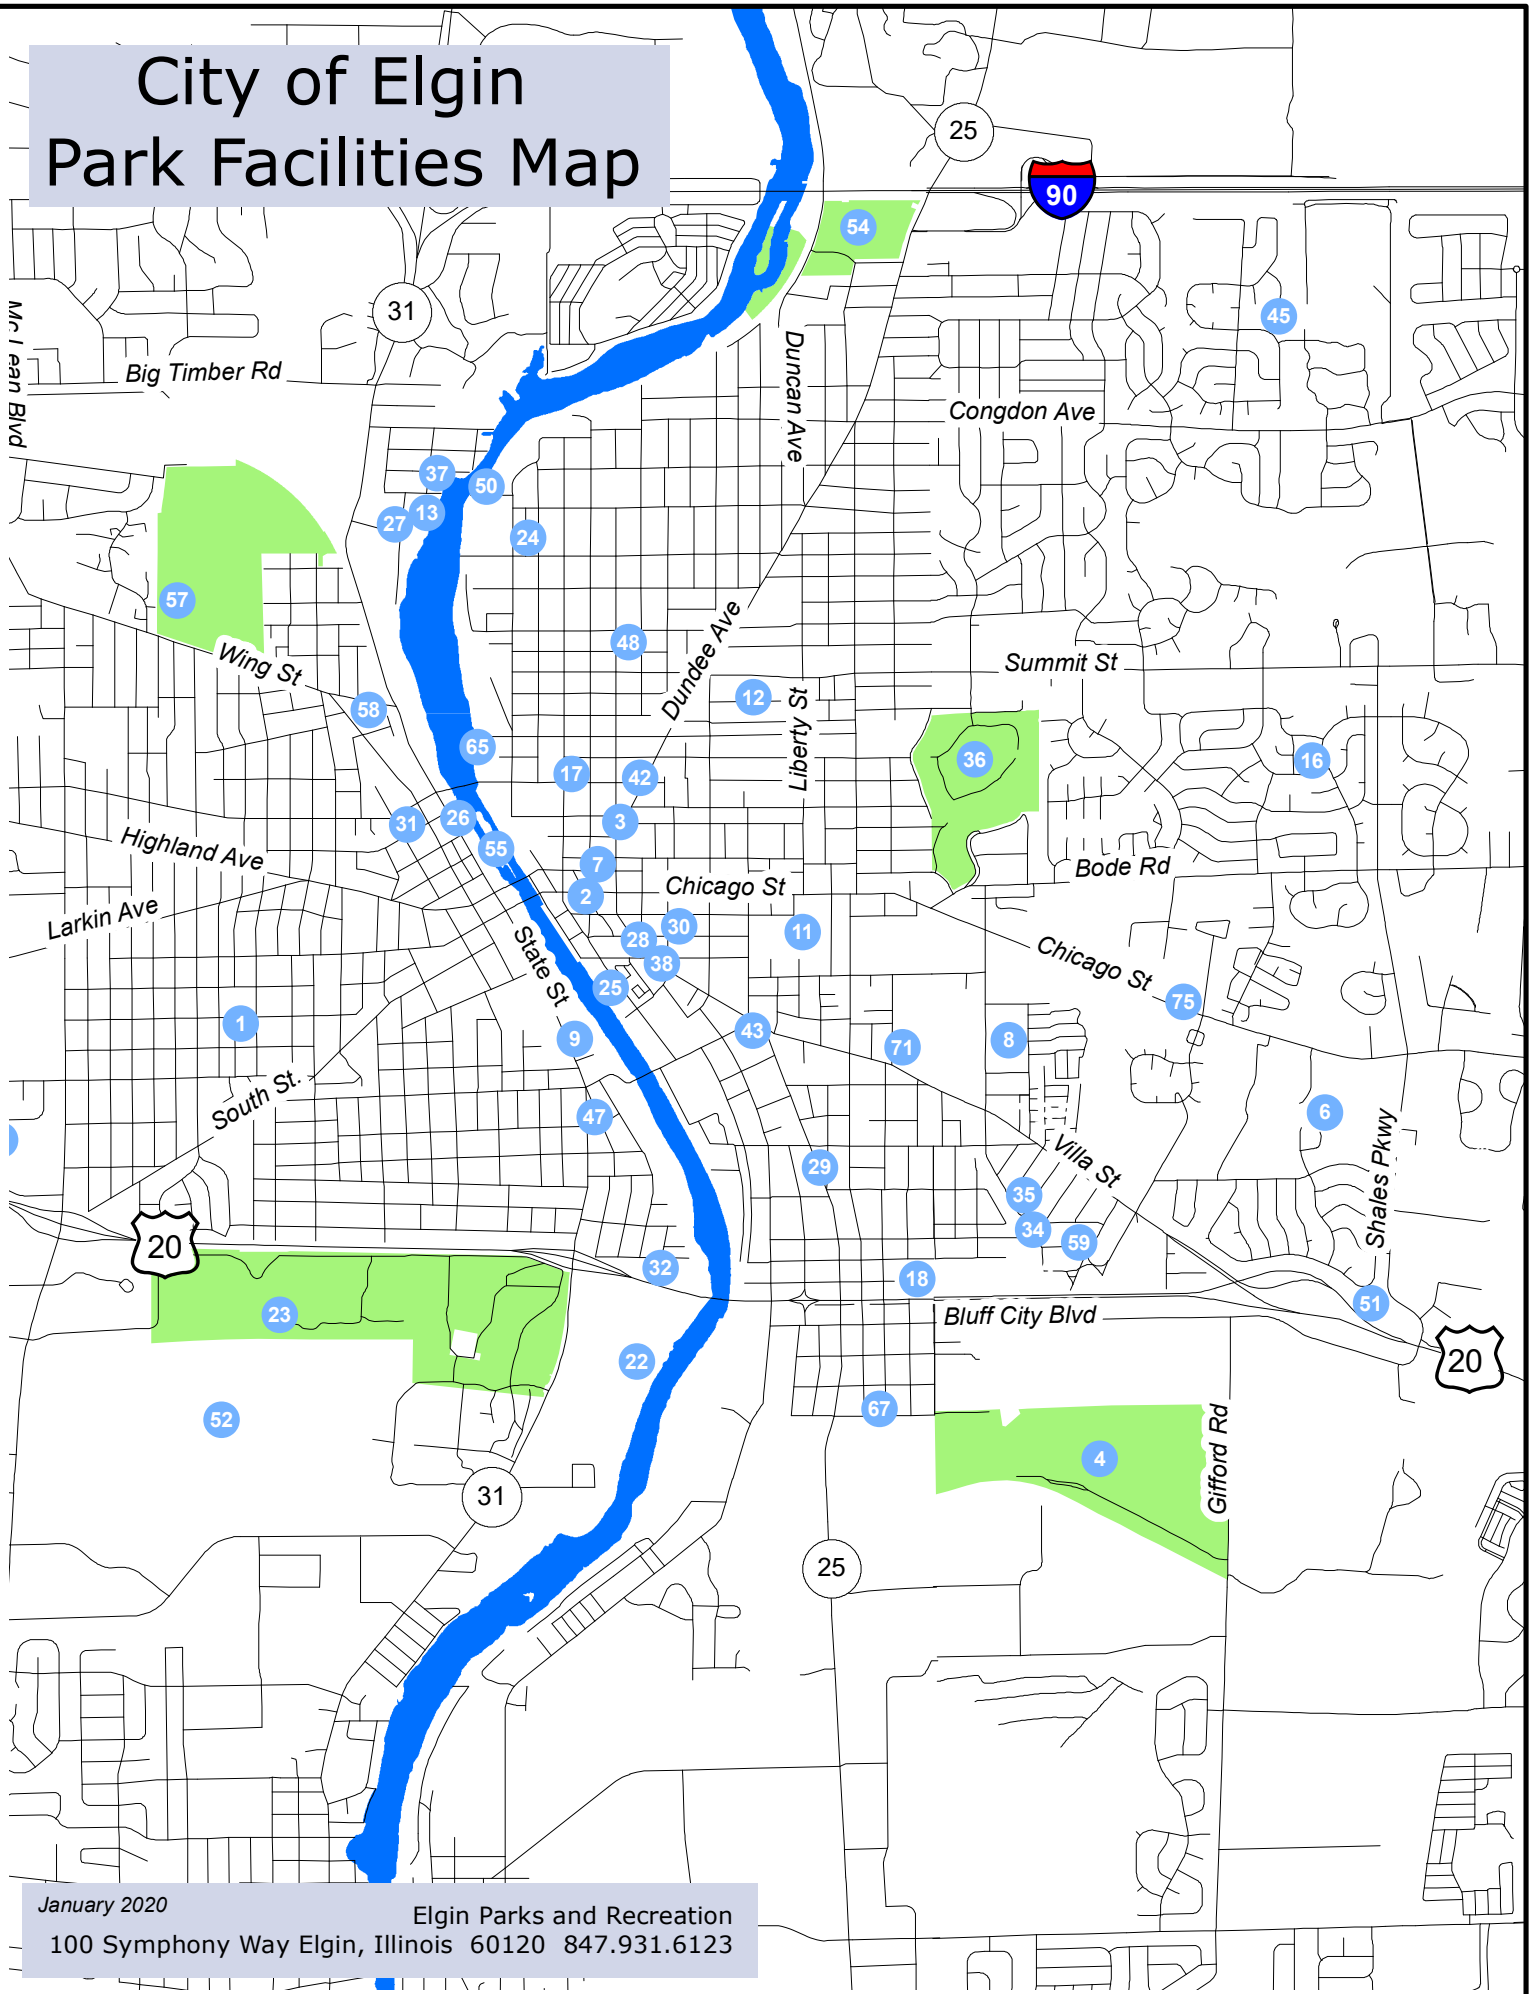

City of Elgin Park Facilities Map

January 2020

Elgin Parks and Recreation
100 Symphony Way Elgin, Illinois 60120 847.931.6123