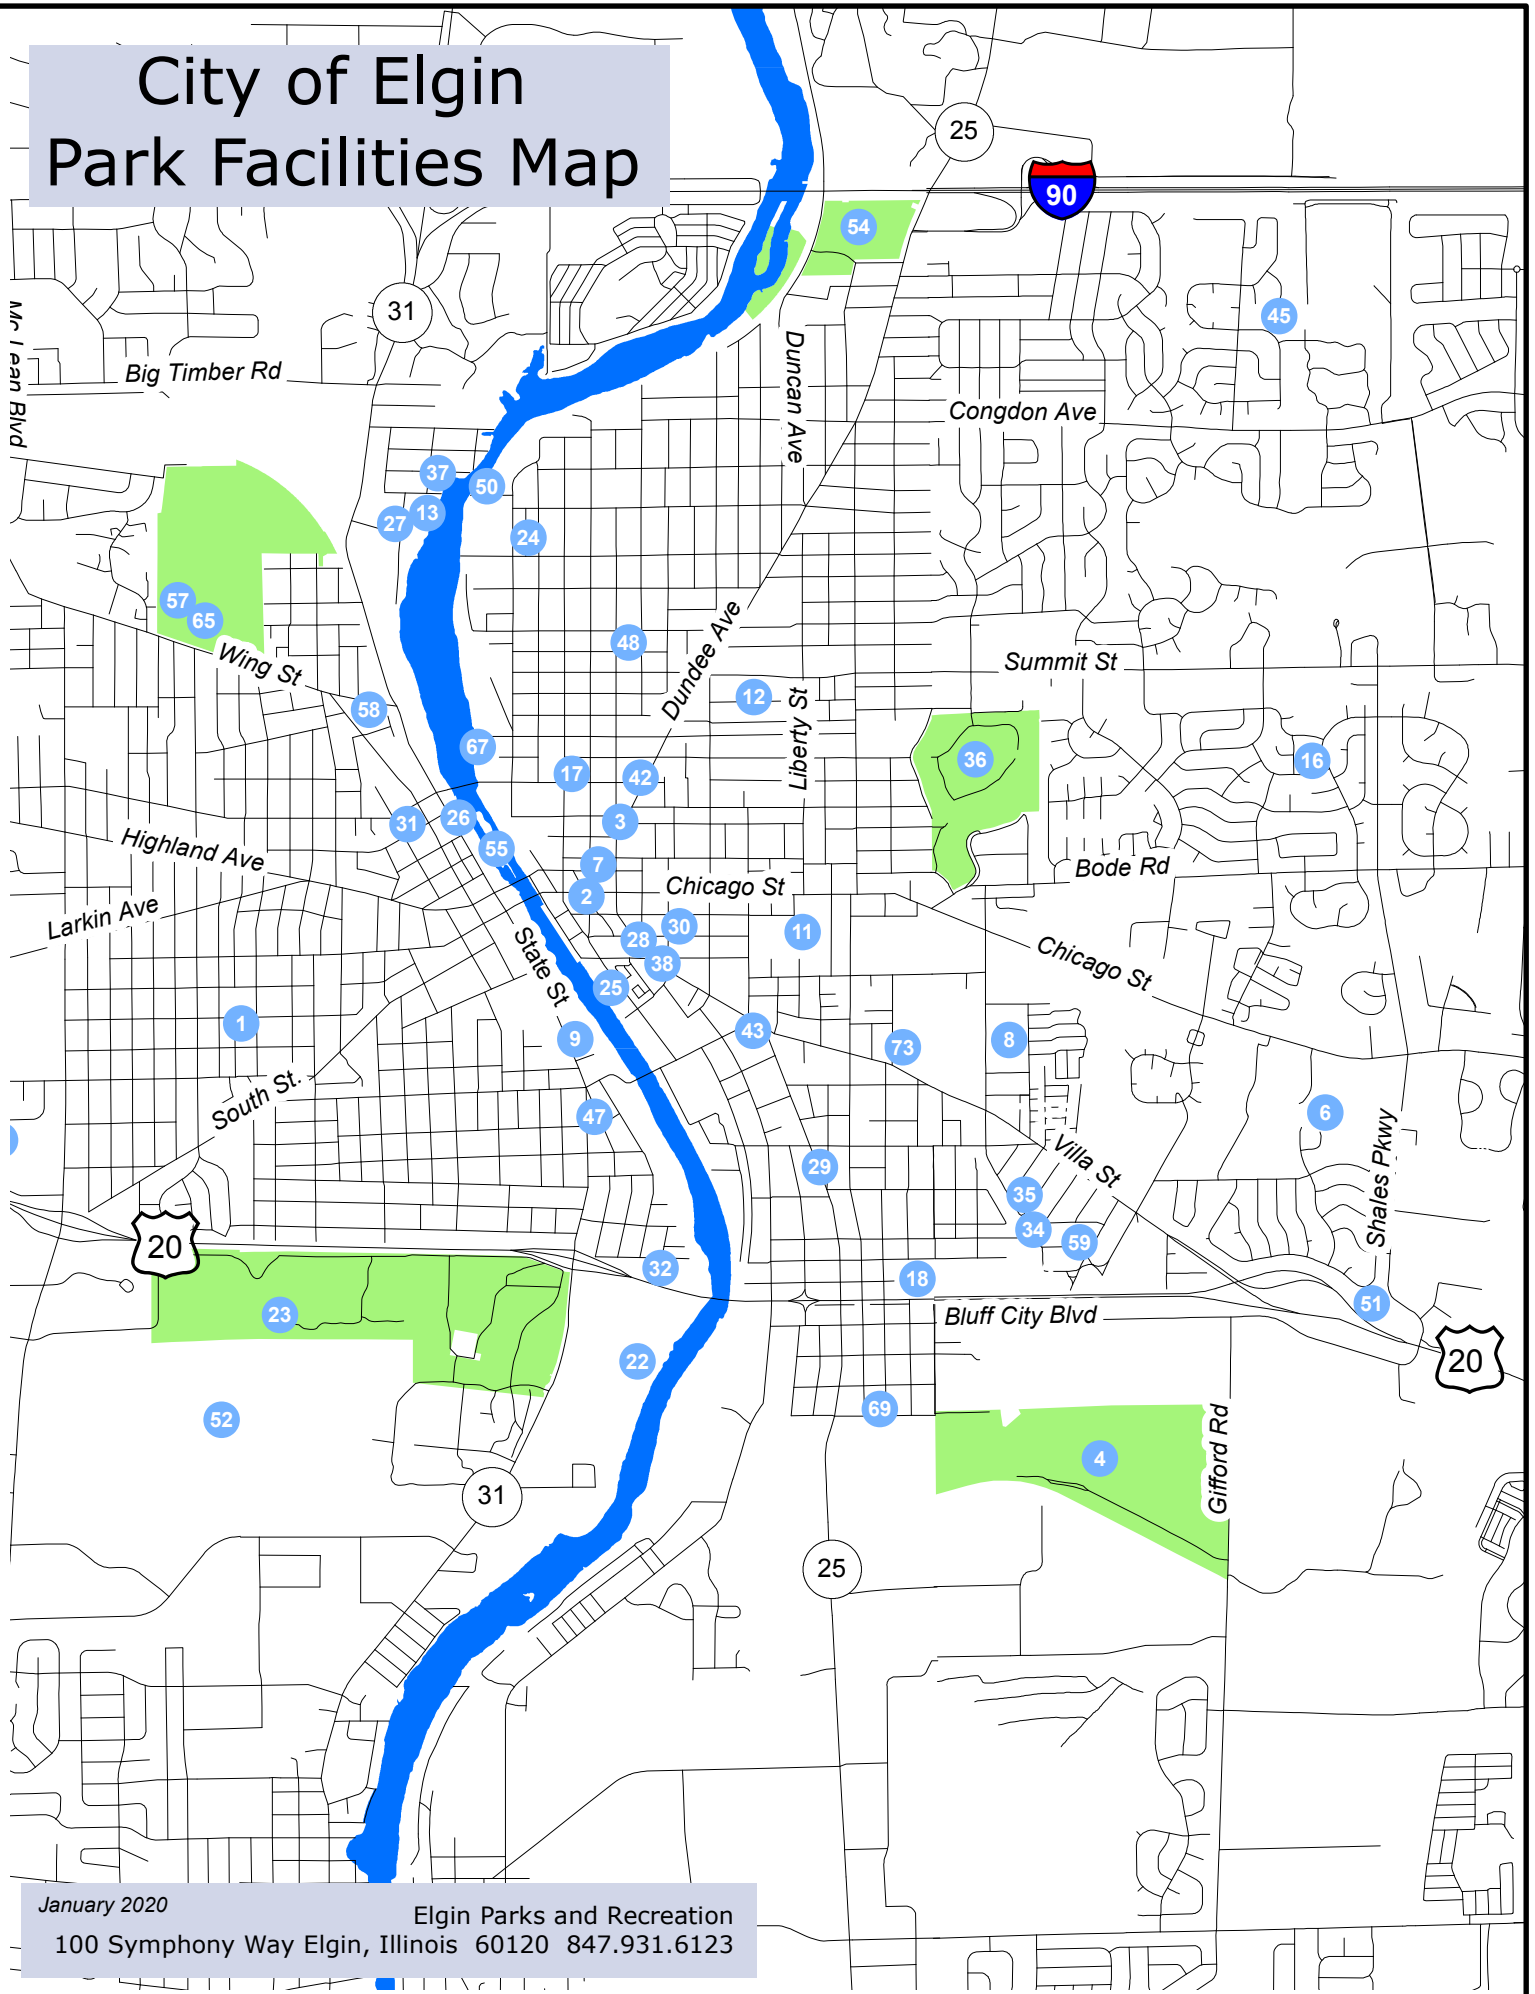

# City of Elgin Park Facilities Map

Elgin Parks and Recreation  
100 Symphony Way Elgin, Illinois 60120 847.931.6123

Map Key			Bandshell	Basketball Court	BMX Track	Boat Launch	Fields Baseball	Fields Softball	Fields Football	Fields: Practice Area	Fields: Smaller Practice Area	Fields: Soccer	Fishing Area or Pier	Golf Course	Ice Skating	Museum	Nature Center	Nature Preserve	Nature or Multi-Use Trl.	Paths:Hard Surface	Pavillion	Playground	Sand Volleyball	Shelter/Gazebo	Skateboard & Rollerblade Trl.	Swimming Pools	Tennis Courts	Washroom Facilities	Water "Play" Fountain	Zoo
Park Name	Park Location	Acreage																												
1	Abbott Park	104 S. Commonwealth Ave	1.24																											
2	Advocate Park	179 E. Chicago St	0.09																											
3	Barclay Park	165 Center St	0.27																											
4	Bluff Spring Fen	945 Bluff City Blvd	97																											
68	Bowes Creek Country Club	1250 Bowes Creek Blvd	249																											
5	Burnidge Wood Park	2050 Banks Dr	22.04																											
6	Campus Park	455 Campus Dr	7.56																											
7	Carelton Rogers Park	55 N. Spring St	0.45																											
9	Central Park	225 S. State St	3.45																											
10	Century Oaks Park	1300 N. McLean Blvd	3.96																											
11	Channing Park	35 Rugby Pl.	6																											
12	Clara Howard Park	448 Fremont St	0.49																											
13	Clifford Owasco Park	825 Clifford St	4.56																											
14	College Green Park	1900 College Green Dr	2.97																											
15	College Park	370 Gale St	54.23																											
63	Copper Springs Park	380 Copper Spring Ln.	4.1																											
16	Corley Drive Park	1316 Corley Dr	3.05																											
60	Cornerstone Park	1540 Mulberry Ln.	1.15																											
17	Douglas Ave Park	261 Douglas Ave	0.23																											
18	Drake Field Park	701 Hastings St	7.01																											
19	Eagle Heights Park	650 Deborah Ave	6.19																											
20	Eagle Burnidge Park	1600 Eagle Rd	56																											
21	Jack E. Cook Park	4600 Plank Rd	224																											
22	Elgin Shores	601 S. State St	20.8																											
23	Elgin Sports Complex	709-875 Sports Way	407																											
24	Esmeralda Park	830 Esmeralda Pl	0.46																											
25	Festival Park	132 S. Grove Ave	5.5																											
26	Foundry Park	199 N. State St	7.3																											
27	Frazier Park	580 Frazier Ave	0.52																											
28	G.A.R. Park	115 Villa St	0.14																											
29	George Van deVoorde Fire Museum	533 St. Charles St	0.41																											
30	Gifford Park	355 DuPage St	1.88																											
31	Grant School Park	265 N. Jackson St	1.8																											
32	Grolsch Park	37 Souster Ave	7.62																											
33	Hawthorne Hill Park	28 Brookside Dr	65.82																											
72	Heritage Park	3140 Heritage Parkway	3.14																											
34	Kirk & Kramer Park	895 Jay St	0.8																											
43	Kiwanis Park	259 National St	2.51																											
36	Lords Park	100 Oakwood Blvd	108.12																											
71	Longcommon Park	596 Waterford Park	5.60																											
37	Maple Ave Park	20 Genesee Ave	5.76																											
38	Memorial Park	315 Prairie St	0.3																											
61	Meier Park	3770 Gansett Pkwy	12.89																											
39	Millennium Park	725 Red Barn Ln	1.28																											
40	Mulberry Grove Park	1769 Newbridge Cir	5.1																											
41	Nesler Rd Park	3020 Range Rd	0.46																											
42	Newsome Park	280 Kimball St	0.45																											
44	Powder River Park	1985 Powder River Path	2.1																											
8	Prairie Park	301 Willard Ave	8																											
45	Princeton West Park	1198 Shawford Way	3																											
46	Randall Ridge Park	2835 Winchester Dr	3.06																											
47	Ryerson Park	355 S State St	1.1																											
48	St Francis Park	277 Jefferson Ave	2.42																											
49	Settlers Park	3046 Sutton St	3																											
62	Shadow Hill Park	340 Cassidy Ln	3.84																											
70	Shamrock Park	586 Waterford Rd	4.60																											
50	Slade Ave Park	6 Slade Ave	4.29																											
51	Summerhill Park	1375 Concord Ave	4.39																											
74	Tall Oaks Park	3815 Trillium Tr	3.03																											
66	Tournament Dr Park	3550 Tournament Dr	2.17																											
52	The Highlands	875 Sports Way	135																											
53	Trinity Terrace Park	540 Trinity Terrace	3.05																											
54	Trout Park	576 Trout Park Blvd	44.1																											
73	Unity Park	970 Illinois Ave	1																											
67	Veterans Memorial Park	274 N. Grove Ave	0.3																											
64	Waterford Entry Park	624 Waterford Dr	3.34																											
55	Walton Island Park	1 Walton Island	4.5																											
56	Willow Bay Park	1075 Annandale St	0.67																											
35	Willow Creek Park	600 Ramona Ave	2.86																											
57	Wing Park	1010 Wing St	65.5																											
65	Wing Park Golf Course	1000 Wing St	56.5																											
58	Wing St Park	637 Wing St	0.31																											
59	Wright Ave Park	676 Wright Ave	6.35																											
75	Fairway Park	3661 Thornhill Dr	2.91																											