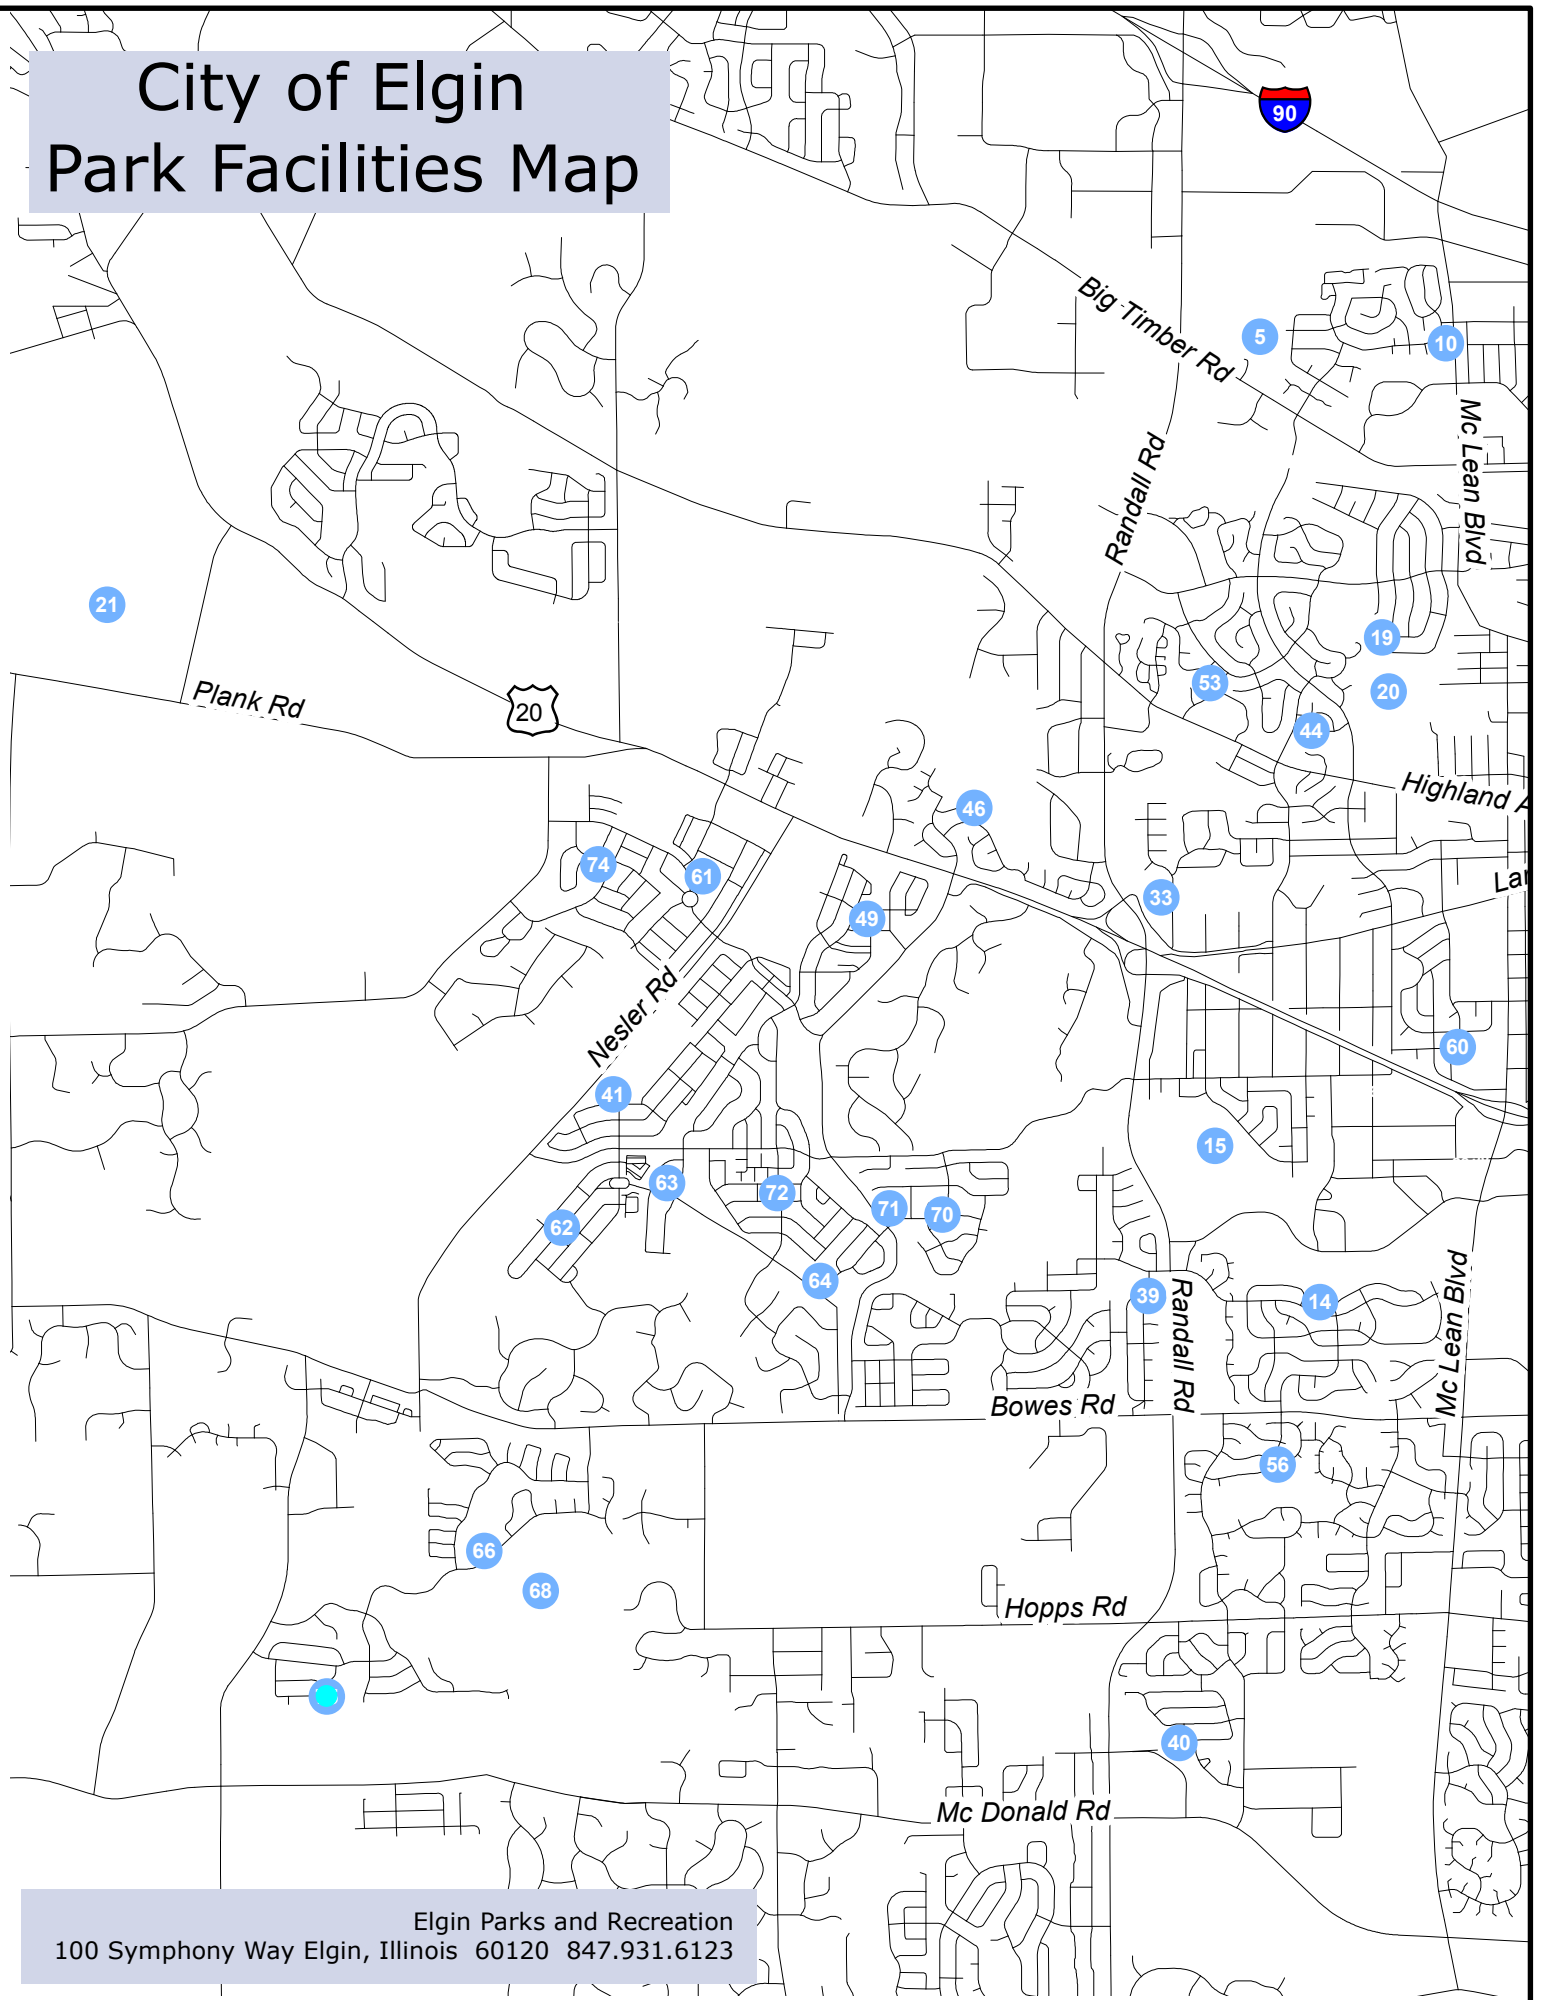

# City of Elgin Park Facilities Map

Elgin Parks and Recreation  
100 Symphony Way Elgin, Illinois 60120 847.931.6123

Map Key			Bandshell	Basketball Court	BMX Track	Boat Launch	Fields Baseball	Fields Softball	Fields Football	Fields: Practice Area	Fields: Smaller Practice Area	Fields: Soccer	Fishing Area or Pier	Golf Course	Ice Skating	Museum	Nature Center	Nature Preserve	Nature or Multi-Use Trl.	Paths:Hard Surface	Pavillion	Playground	Sand Volleyball	Shelter/Gazebo	Skateboard & Rollerblade Trl.	Swimming Pools	Tennis Courts	Washroom Facilities	Water "Play" Fountain	Zoo
Park Name	Park Location	Acreage																												
1	Abbott Park	104 S. Commonwealth Ave	1.24																											
2	Advocate Park	179 E. Chicago St	0.09																											
3	Barclay Park	165 Center St	0.27																											
4	Bluff Spring Fen	945 Bluff City Blvd	97																											
68	Bowes Creek Country Club	1250 Bowes Creek Blvd	249																											
5	Burnidge Wood Park	2050 Banks Dr	22.04																											
6	Campus Park	455 Campus Dr	7.56																											
7	Carelton Rogers Park	55 N. Spring St	0.45																											
9	Central Park	225 S. State St	3.45																											
10	Century Oaks Park	1300 N. McLean Blvd	3.96																											
11	Channing Park	35 Rugby Pl.	6																											
12	Clara Howard Park	448 Fremont St	0.49																											
13	Clifford Owasco Park	825 Clifford St	4.56																											
14	College Green Park	1900 College Green Dr	2.97																											
15	College Park	370 Gale St	54.23																											
63	Copper Springs Park	380 Copper Spring Ln.	4.1																											
16	Corley Drive Park	1316 Corley Dr	3.05																											
60	Cornerstone Park	1540 Mulberry Ln.	1.15																											
17	Douglas Ave Park	261 Douglas Ave	0.23																											
18	Drake Field Park	701 Hastings St	7.01																											
19	Eagle Heights Park	650 Deborah Ave	6.19																											
20	Eagle Burnidge Park	1600 Eagle Rd	56																											
21	Jack E. Cook Park	4600 Plank Rd	224																											
22	Elgin Shores	601 S. State St	20.8																											
23	Elgin Sports Complex	709-875 Sports Way	407																											
24	Esmeralda Park	830 Esmeralda Pl	0.46																											
25	Festival Park	132 S. Grove Ave	5.5																											
26	Foundry Park	199 N. State St	7.3																											
27	Frazier Park	580 Frazier Ave	0.52																											
28	G.A.R. Park	115 Villa St	0.14																											
29	George Van deVoorde Fire Museum	533 St. Charles St	0.41																											
30	Gifford Park	355 DuPage St	1.88																											
31	Grant School Park	265 N. Jackson St	1.8																											
32	Grolsch Park	37 Souster Ave	7.62																											
33	Hawthorne Hill Park	28 Brookside Dr	65.82																											
72	Heritage Park	3140 Heritage Parkway	3.14																											
34	Kirk & Kramer Park	895 Jay St	0.8																											
43	Kiwanis Park	259 National St	2.51																											
36	Lords Park	100 Oakwood Blvd	108.12																											
71	Longcommon Park	596 Waterford Park	5.60																											
37	Maple Ave Park	20 Genesee Ave	5.76																											
38	Memorial Park	315 Prairie St	0.3																											
61	Meier Park	3770 Gansett Pkwy	12.89																											
39	Millennium Park	725 Red Barn Ln	1.28																											
40	Mulberry Grove Park	1769 Newbridge Cir	5.1																											
41	Nesler Rd Park	3020 Range Rd	0.46																											
42	Newsome Park	280 Kimball St	0.45																											
44	Powder River Park	1985 Powder River Path	2.1																											
8	Prairie Park	301 Willard Ave	8																											
45	Princeton West Park	1198 Shawford Way	3																											
46	Randall Ridge Park	2835 Winchester Dr	3.06																											
47	Ryerson Park	355 S State St	1.1																											
48	St Francis Park	277 Jefferson Ave	2.42																											
49	Settlers Park	3046 Sutton St	3																											
62	Shadow Hill Park	340 Cassidy Ln	3.84																											
70	Shamrock Park	586 Waterford Rd	4.60																											
50	Slade Ave Park	6 Slade Ave	4.29																											
51	Summerhill Park	1375 Concord Ave	4.39																											
74	Tall Oaks Park	3815 Trillium Tr	3.03																											
66	Tournament Dr Park	3550 Tournament Dr	2.17																											
52	The Highlands	875 Sports Way	135																											
53	Trinity Terrace Park	540 Trinity Terrace	3.05																											
54	Trout Park	576 Trout Park Blvd	44.1																											
73	Unity Park	970 Illinois Ave	1																											
67	Veterans Memorial Park	274 N. Grove Ave	0.3																											
64	Waterford Entry Park	624 Waterford Dr	3.34																											
55	Walton Island Park	1 Walton Island	4.5																											
56	Willow Bay Park	1075 Annandale St	0.67																											
35	Willow Creek Park	600 Ramona Ave	2.86																											
57	Wing Park	1010 Wing St	65.5																											
65	Wing Park Golf Course	1000 Wing St	56.5																											
58	Wing St Park	637 Wing St	0.31																											
59	Wright Ave Park	676 Wright Ave	6.35																											
75	Fairway Park	3661 Thornhill Dr	2.91																											