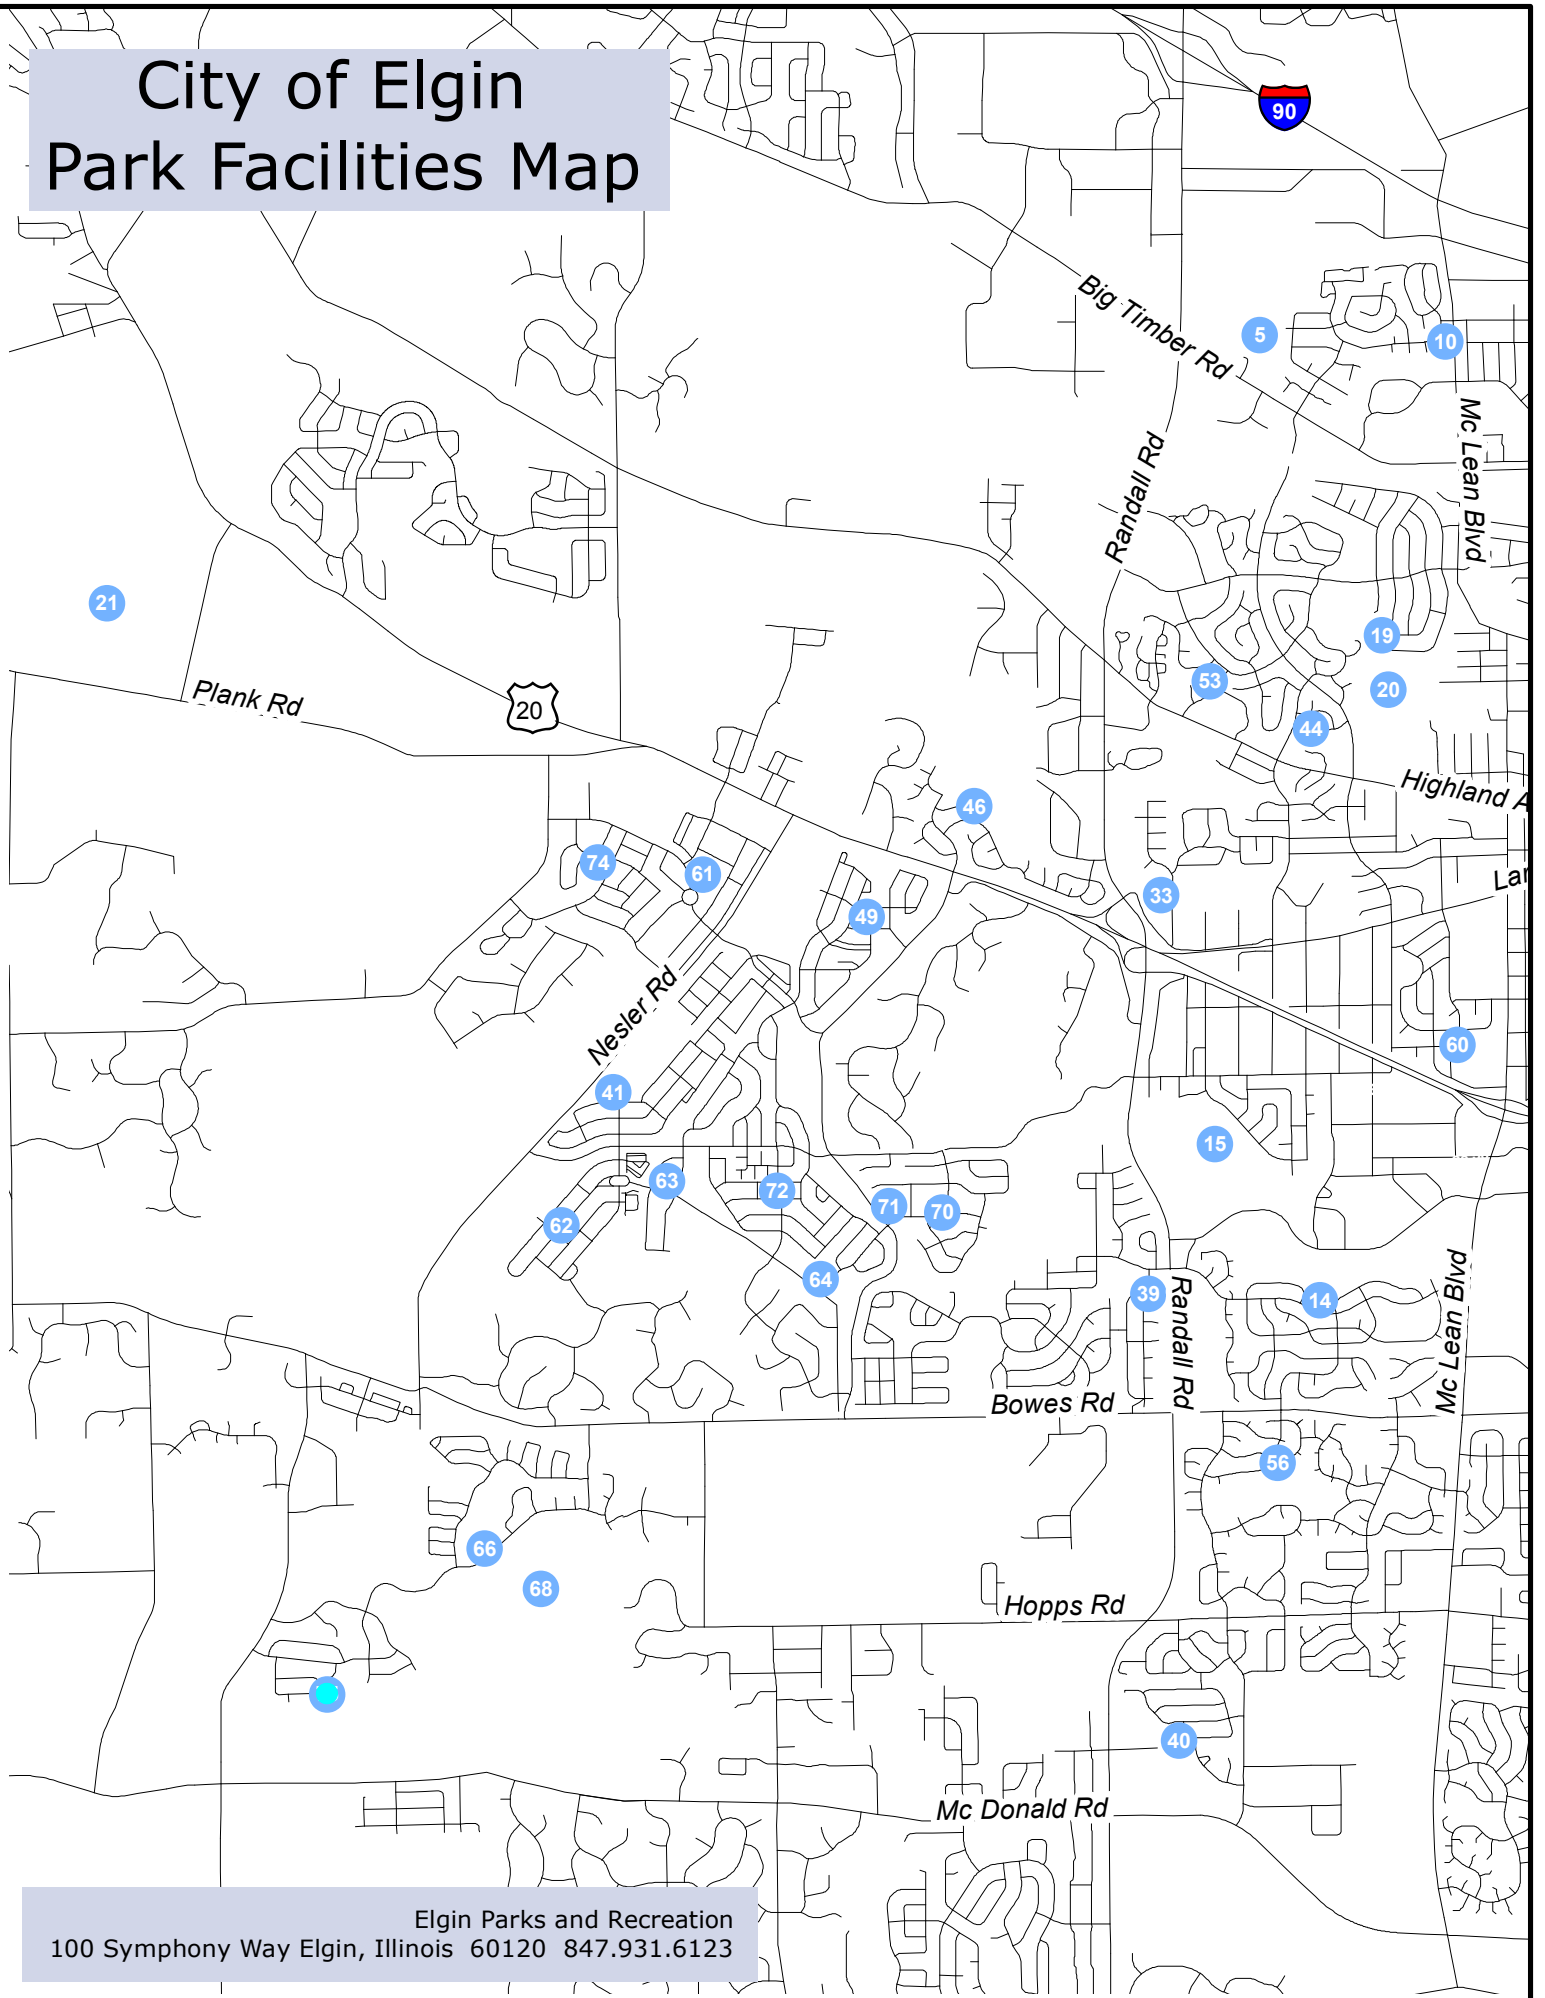

City of Elgin Park Facilities Map

Elgin Parks and Recreation
100 Symphony Way Elgin, Illinois 60120 847.931.6123

Map Key			Bandshell	Basketball Court	BMX Track	Boat Launch	Fields Baseball	Fields Softball	Fields Football	Fields: Practice Area	Fields: Smaller Practice Area	Fields: Soccer	Fishing Area or Pier	Golf Course	Ice Skating	Museum	Nature Center	Nature Preserve	Nature or Multi-Use Trl.	Paths:Hard Surface	Pavillion	Playground	Sand Volleyball	Shelter/Gazebo	Skateboard & Rollerblade Trl.	Swimming Pools	Tennis Courts	Washroom Facilities	Water "Play" Fountain	Zoo
Park Name	Park Location	Acreage																												
1	Abbott Park	104 S. Commonwealth Ave	1.24																											
2	Advocate Park	179 E. Chicago St	0.09																											
3	Barclay Park	165 Center St	0.27																											
4	Bluff Spring Fen	945 Bluff City Blvd	97																											
68	Bowes Creek Country Club	1250 Bowes Creek Blvd	249																											
5	Burnidge Wood Park	2050 Banks Dr	22.04																											
6	Campus Park	455 Campus Dr	7.56																											
7	Carelton Rogers Park	55 N. Spring St	0.45																											
9	Central Park	225 S. State St	3.45																											
10	Century Oaks Park	1300 N. McLean Blvd	3.96																											
11	Channing Park	35 Rugby Pl.	6																											
12	Clara Howard Park	448 Fremont St	0.49																											
13	Clifford Owasco Park	825 Clifford St	4.56																											
14	College Green Park	1900 College Green Dr	2.97																											
15	College Park	370 Gale St	54.23																											
63	Copper Springs Park	380 Copper Spring Ln.	4.1																											
16	Corley Drive Park	1316 Corley Dr	3.05																											
60	Cornerstone Park	1540 Mulberry Ln.	1.15																											
17	Douglas Ave Park	261 Douglas Ave	0.23																											
18	Drake Field Park	701 Hastings St	7.01																											
19	Eagle Heights Park	650 Deborah Ave	6.19																											
20	Eagle Burnidge Park	1600 Eagle Rd	56																											
21	Jack E. Cook Park	4600 Plank Rd	224																											
22	Elgin Shores	601 S. State St	20.8																											
23	Elgin Sports Complex	709-875 Sports Way	407																											
24	Esmeralda Park	830 Esmeralda Pl	0.46																											
25	Festival Park	132 S. Grove Ave	5.5																											
26	Foundry Park	199 N. State St	7.3																											
27	Frazier Park	580 Frazier Ave	0.52																											
28	G.A.R. Park	115 Villa St	0.14																											
29	George Van deVoorde Fire Museum	533 St. Charles St	0.41																											
30	Gifford Park	355 DuPage St	1.88																											
31	Grant School Park	265 N. Jackson St	1.8																											
32	Grolich Park	37 Souster Ave	7.62																											
33	Hawthorne Hill Park	28 Brookside Dr	65.82																											
72	Heritage Park	3140 Heritage Parkway	3.14																											
34	Kirk & Kramer Park	895 Jay St	0.8																											
43	Kiwanis Park	259 National St	2.51