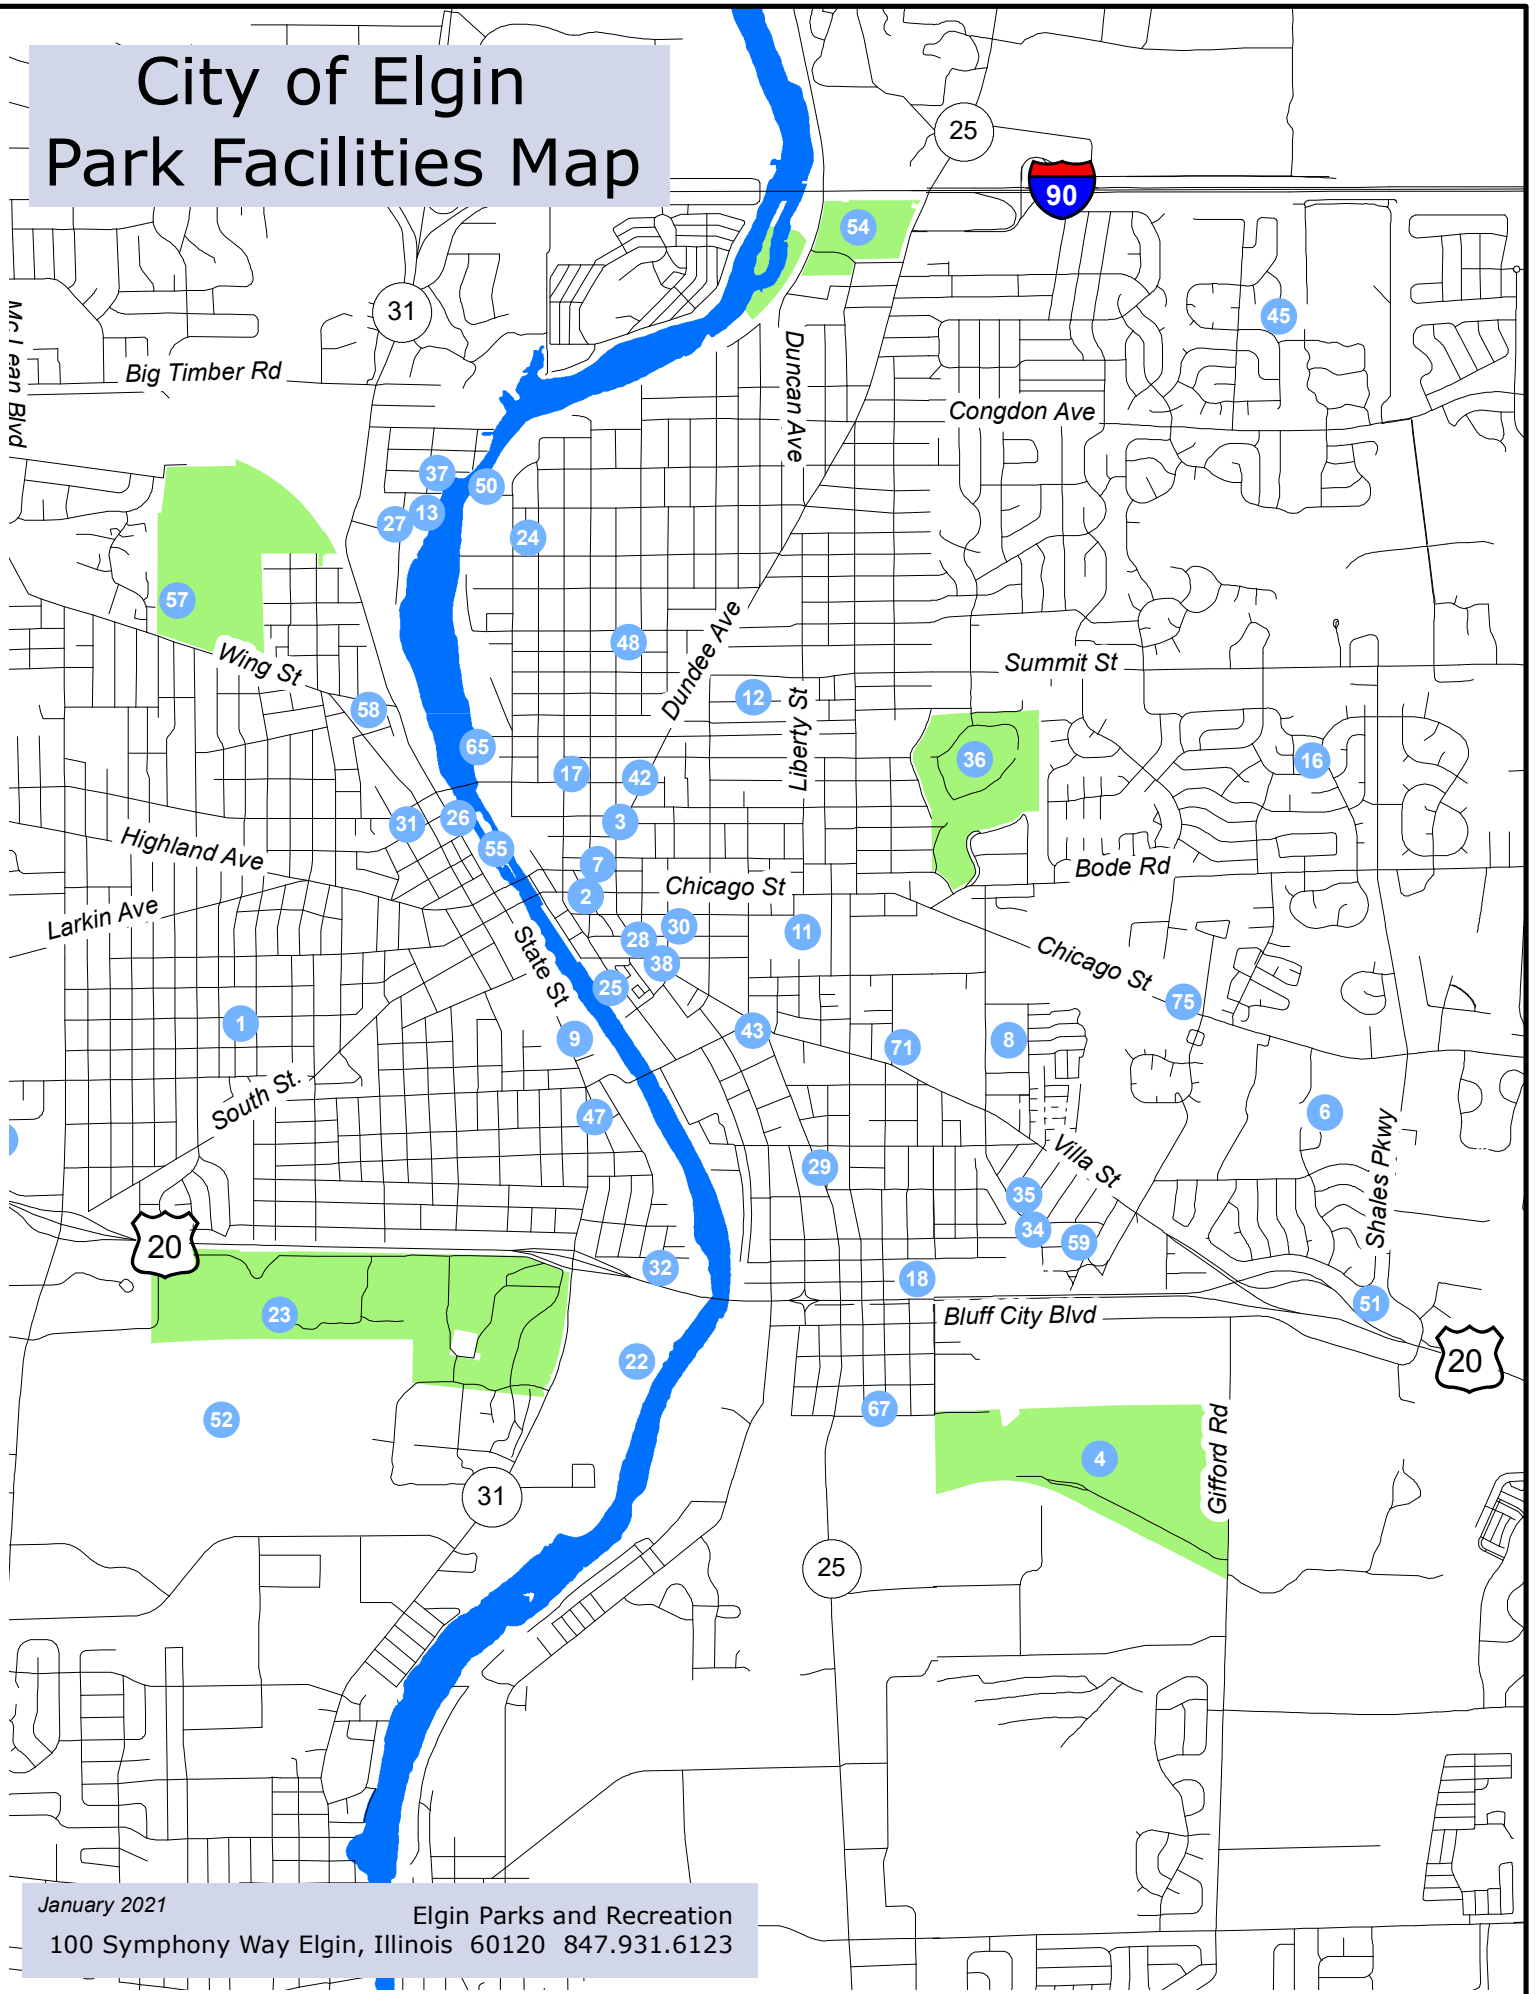

City of Elgin Park Facilities Map

January 2021

Elgin Parks and Recreation
100 Symphony Way Elgin, Illinois 60120 847.931.6123