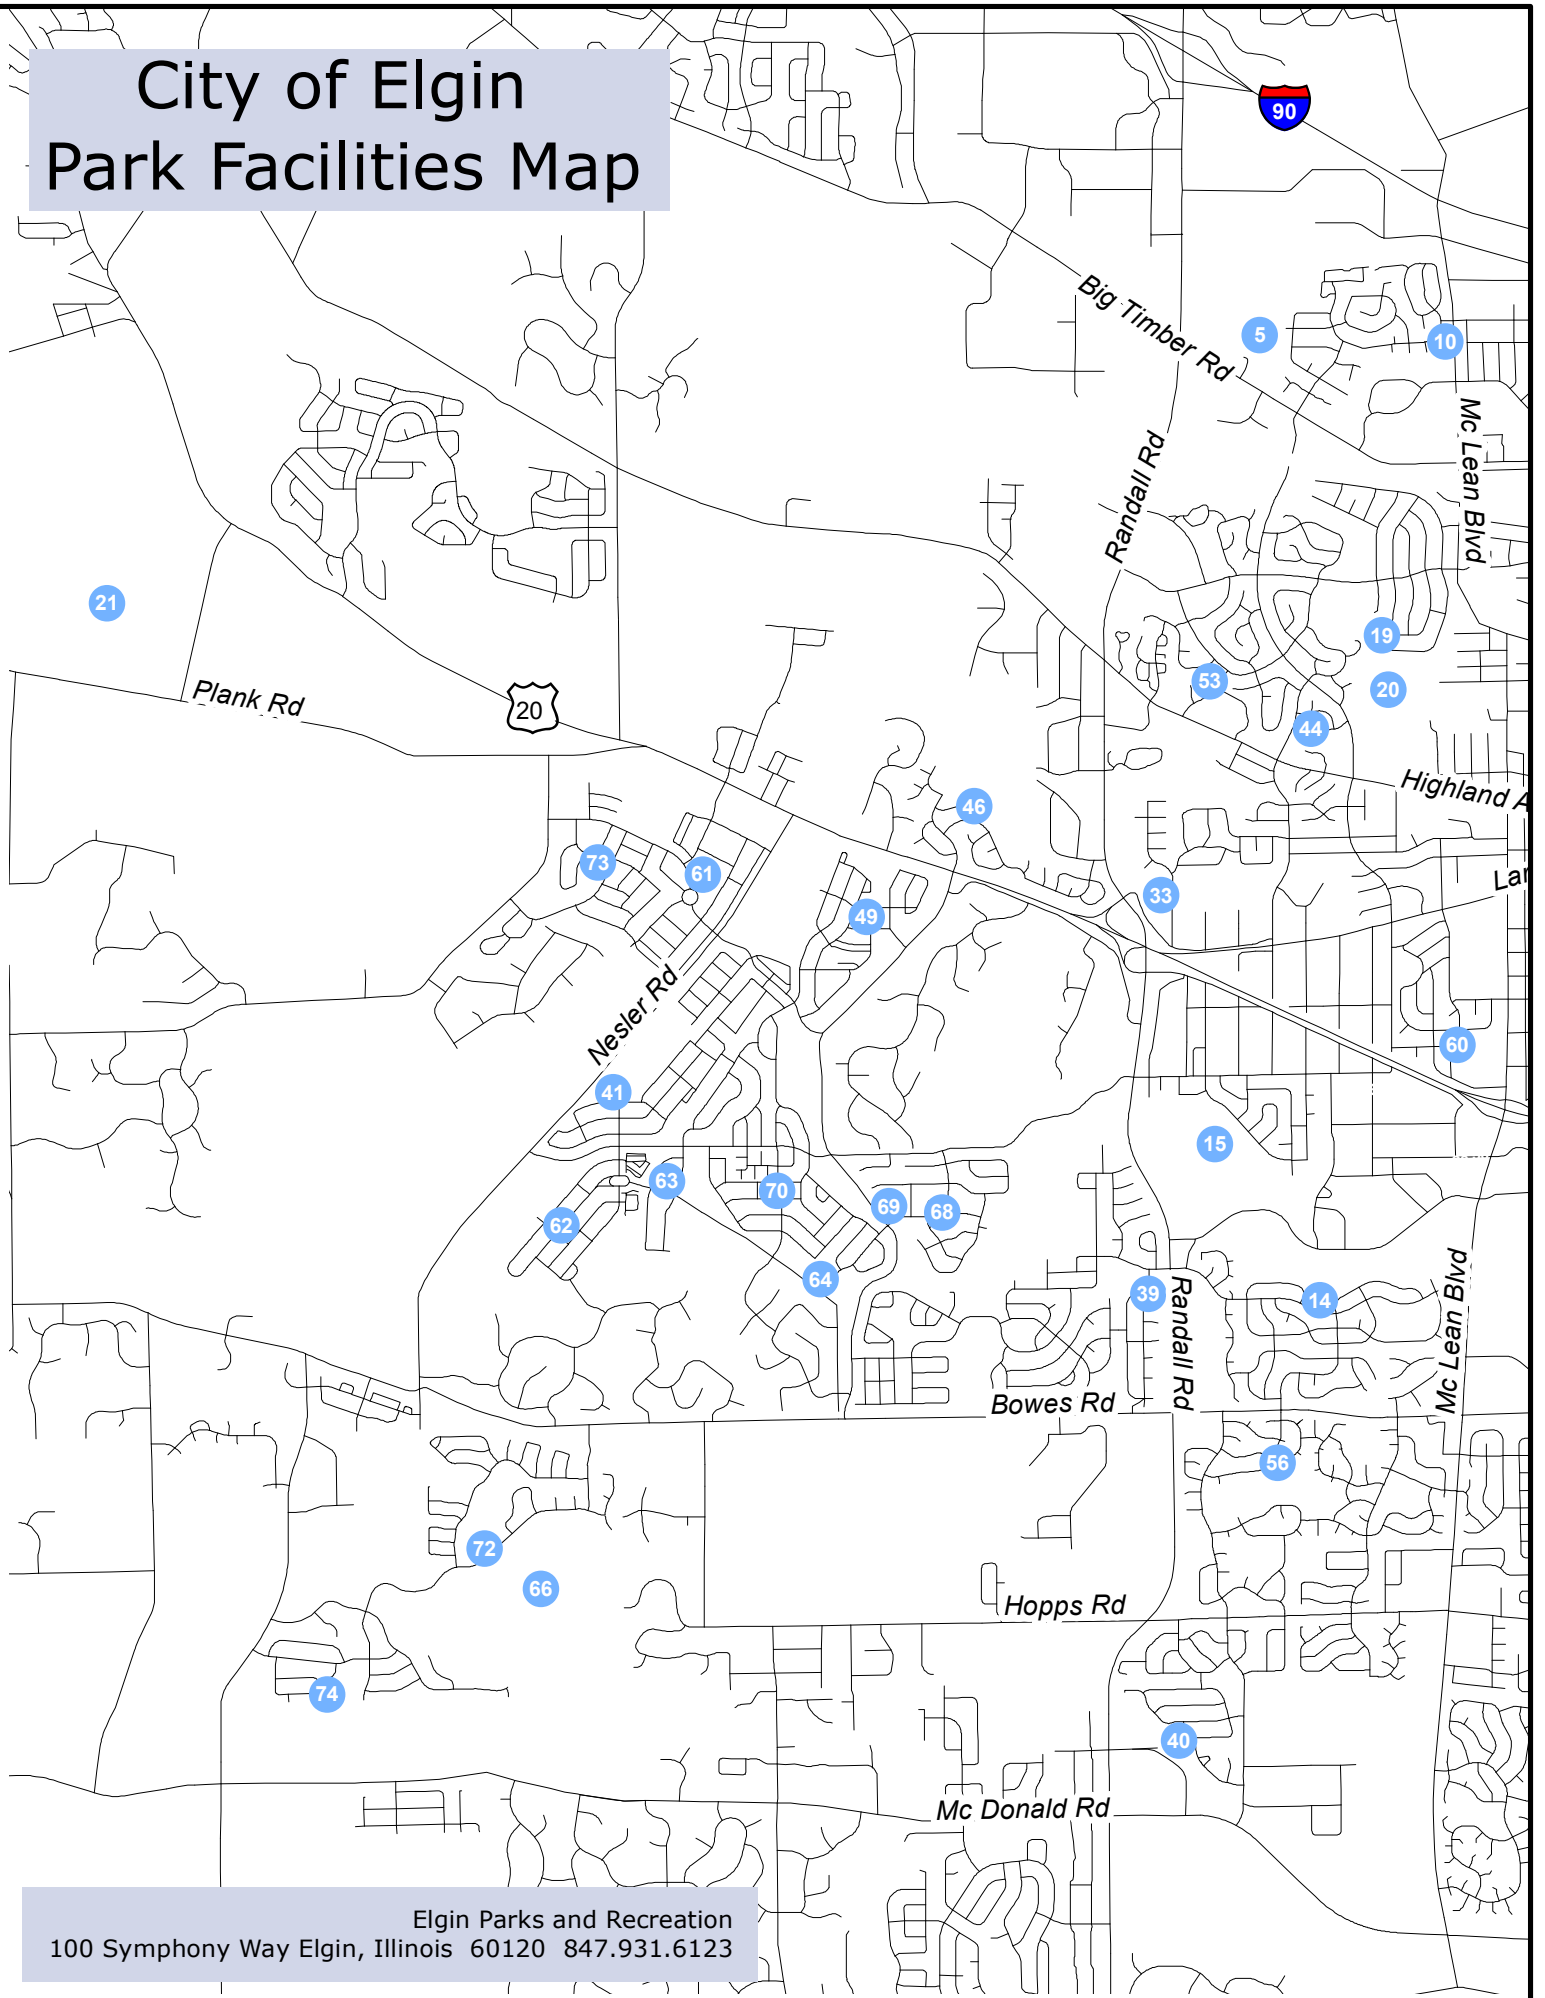

# City of Elgin Park Facilities Map

Elgin Parks and Recreation  
100 Symphony Way Elgin, Illinois 60120 847.931.6123

Map Key				Bandshell	Basketball Court	BMX Track	Boat Launch	Fields Baseball	Fields Softball	Fields Football	Fields: Practice Area	Fields: Smaller Practice Area	Fields: Soccer	Fishing Area or Pier	Golf Course	Ice Skating	Museum	Nature Center	Nature Preserve	Nature or Multi-Use Trl.	Paths: Hard Surface	Pavillion	Playground	Sand Volleyball	Shelter/Gazebo	Skateboard & Rollerblade Trl.	Swimming Pools	Tennis Courts	Washroom Facilities	Water "Play" Fountain	Zoo
Park Name	Park Location	Acreeage																													
1	Abbott Park	104 S. Commonwealth Ave	1.24																												
2	Advocate Park	179 E. Chicago St	0.09																												
3	Barclay Park	165 Center St	0.27																												
4	Bluff Spring Fen	945 Bluff City Blvd	97																												
66	Bowes Creek Country Club	1250 Bowes Creek Blvd	249																												
5	Burnidge Wood Park	2050 Banks Dr	22.04																												
6	Campus Park	455 Campus Dr	7.56																												
7	Carelton Rogers Park	55 N. Spring St	0.45																												
9	Central Park	225 S. State St	3.45																												
10	Century Oaks Park	1300 N. McLean Blvd	3.96																												
11	Channing Park	35 Rugby Pl.	6																												
12	Clara Howard Park	448 Fremont St	0.49																												
13	Clifford Owasco Park	825 Clifford St	4.56																												
14	College Green Park	1900 College Green Dr	2.97																												
15	College Park	370 Gale St	54.23																												
63	Copper Springs Park	380 Copper Spring Ln.	4.1																												
16	Corley Drive Park	1316 Corley Dr	3.05																												
60	Cornerstone Park	1540 Mulberry Ln.	1.15																												
38	Davidson Memorial Park	315 Prairie St	0.3																												
17	Douglas Ave Park	261 Douglas Ave	0.23																												
18	Drake Field Park	701 Hastings St	7.01																												
19	Eagle Heights Park	650 Deborah Ave	6.19																												
20	Eagle Burnidge Park	1600 Eagle Rd	56																												
22	Elgin Shores	601 S. State St	20.8																												
23	Elgin Sports Complex	709-875 Sports Way	407																												
24	Esmeralda Park	830 Esmeralda Pl	0.46																												
74	Fairway Park	3661 Thornhill Dr	2.91																												
25	Festival Park	132 S. Grove Ave	5.5																												
26	Foundry Park	199 N. State St	7.3																												
27	Frazier Park	580 Frazier Ave	0.52																												
28	G.A.R. Park	115 Villa St	0.14																												
29	George Van deVoorde Fire Museum	533 St. Charles St	0.41																												
30	Gifford Park	355 DuPage St	1.88																												
31	Grant School Park	265 N. Jackson St	1.8																												
32	Grolich Park	37 Souster Ave	7.62																												
33	Hawthorne Hill Park	28 Brookside Dr	65.82																												
70	Heritage Park	3140 Heritage Parkway	3.14																												
21	Jack E. Cook Park	4600 Plank Rd	224																												
34	Kirk & Kramer Park	895 Jay St	0.8																												
43	Kiwanis Park	259 National St	2.51																												
69	Longcommon Park	596 Waterford Park	5.60																												
36	Lords Park	100 Oakwood Blvd	108.12																												
37	Mable Ave Park	20 Genesee Ave	5.76																												
61	Meier Park	3770 Gansett Pkwy	12.89																												
39	Milleniium Park	725 Red Barn Ln	1.28																												
40	Mulberry Grove Park	1769 Newbridge Cir	5.1																												
41	Nesler Rd Park	3020 Range Rd	0.46																												
42	Newsome Park	280 Kimball St	0.45																												
44	Powder River Park	1985 Powder River Path	2.1																												
8	Prairie Park	301 Willard Ave	8																												
45	Princeton West Park	1198 Shawford Way	3																												
46	Randall Ridge Park	2835 Winchester Dr	3.06																												
47	Ryerson Park	355 S State St	1.1																												
49	Settlers Park	3046 Sutton St	3																												
62	Shadow Hill Park	340 Cassidy Ln	3.84																												
68	Shamrock Park	586 Waterford Rd	4.60																												
50	Slade Ave Park	6 Slade Ave	4.29																												
48	St Francis Park	277 Jefferson Ave	2.42																												
51	Summerhill Park	1375 Concord Ave	4.39																												
73	Tall Oaks Park	3815 Trillium Tr	3.03																												
52	The Highlands	875 Sports Way	135																												
72	Tournament Dr Park	3550 Tournament Dr	2.17																												
71	Trillium Park	319 Illinois Ave	2																												
53	Trinity Terrace Park	540 Trinity Terrace	3.05																												
54	Trout Park	576 Trout Park Blvd	44.1																												
67	Unity Park	970 Illinois Ave	1																												
65	Veterans Memorial Park	274 N. Grove Ave	0.3																												
55	Walton Island Park	1 Walton Island	4.5																												
64	Waterford Entry Park	624 Waterford Dr	3.34																												
56	Willow Bay Park	1075 Annandale St	0.67																												
35	Willow Creek Park	600 Ramona Ave	2.86																												
57	Wing Park	1010 Wing St	65.5																												
58	Wing St Park	637 Wing St	0.31																												
75	Woodview Park	1080 E Chicago St	1.25																												
59	Wright Ave Park	676 Wright Ave	6.35																												