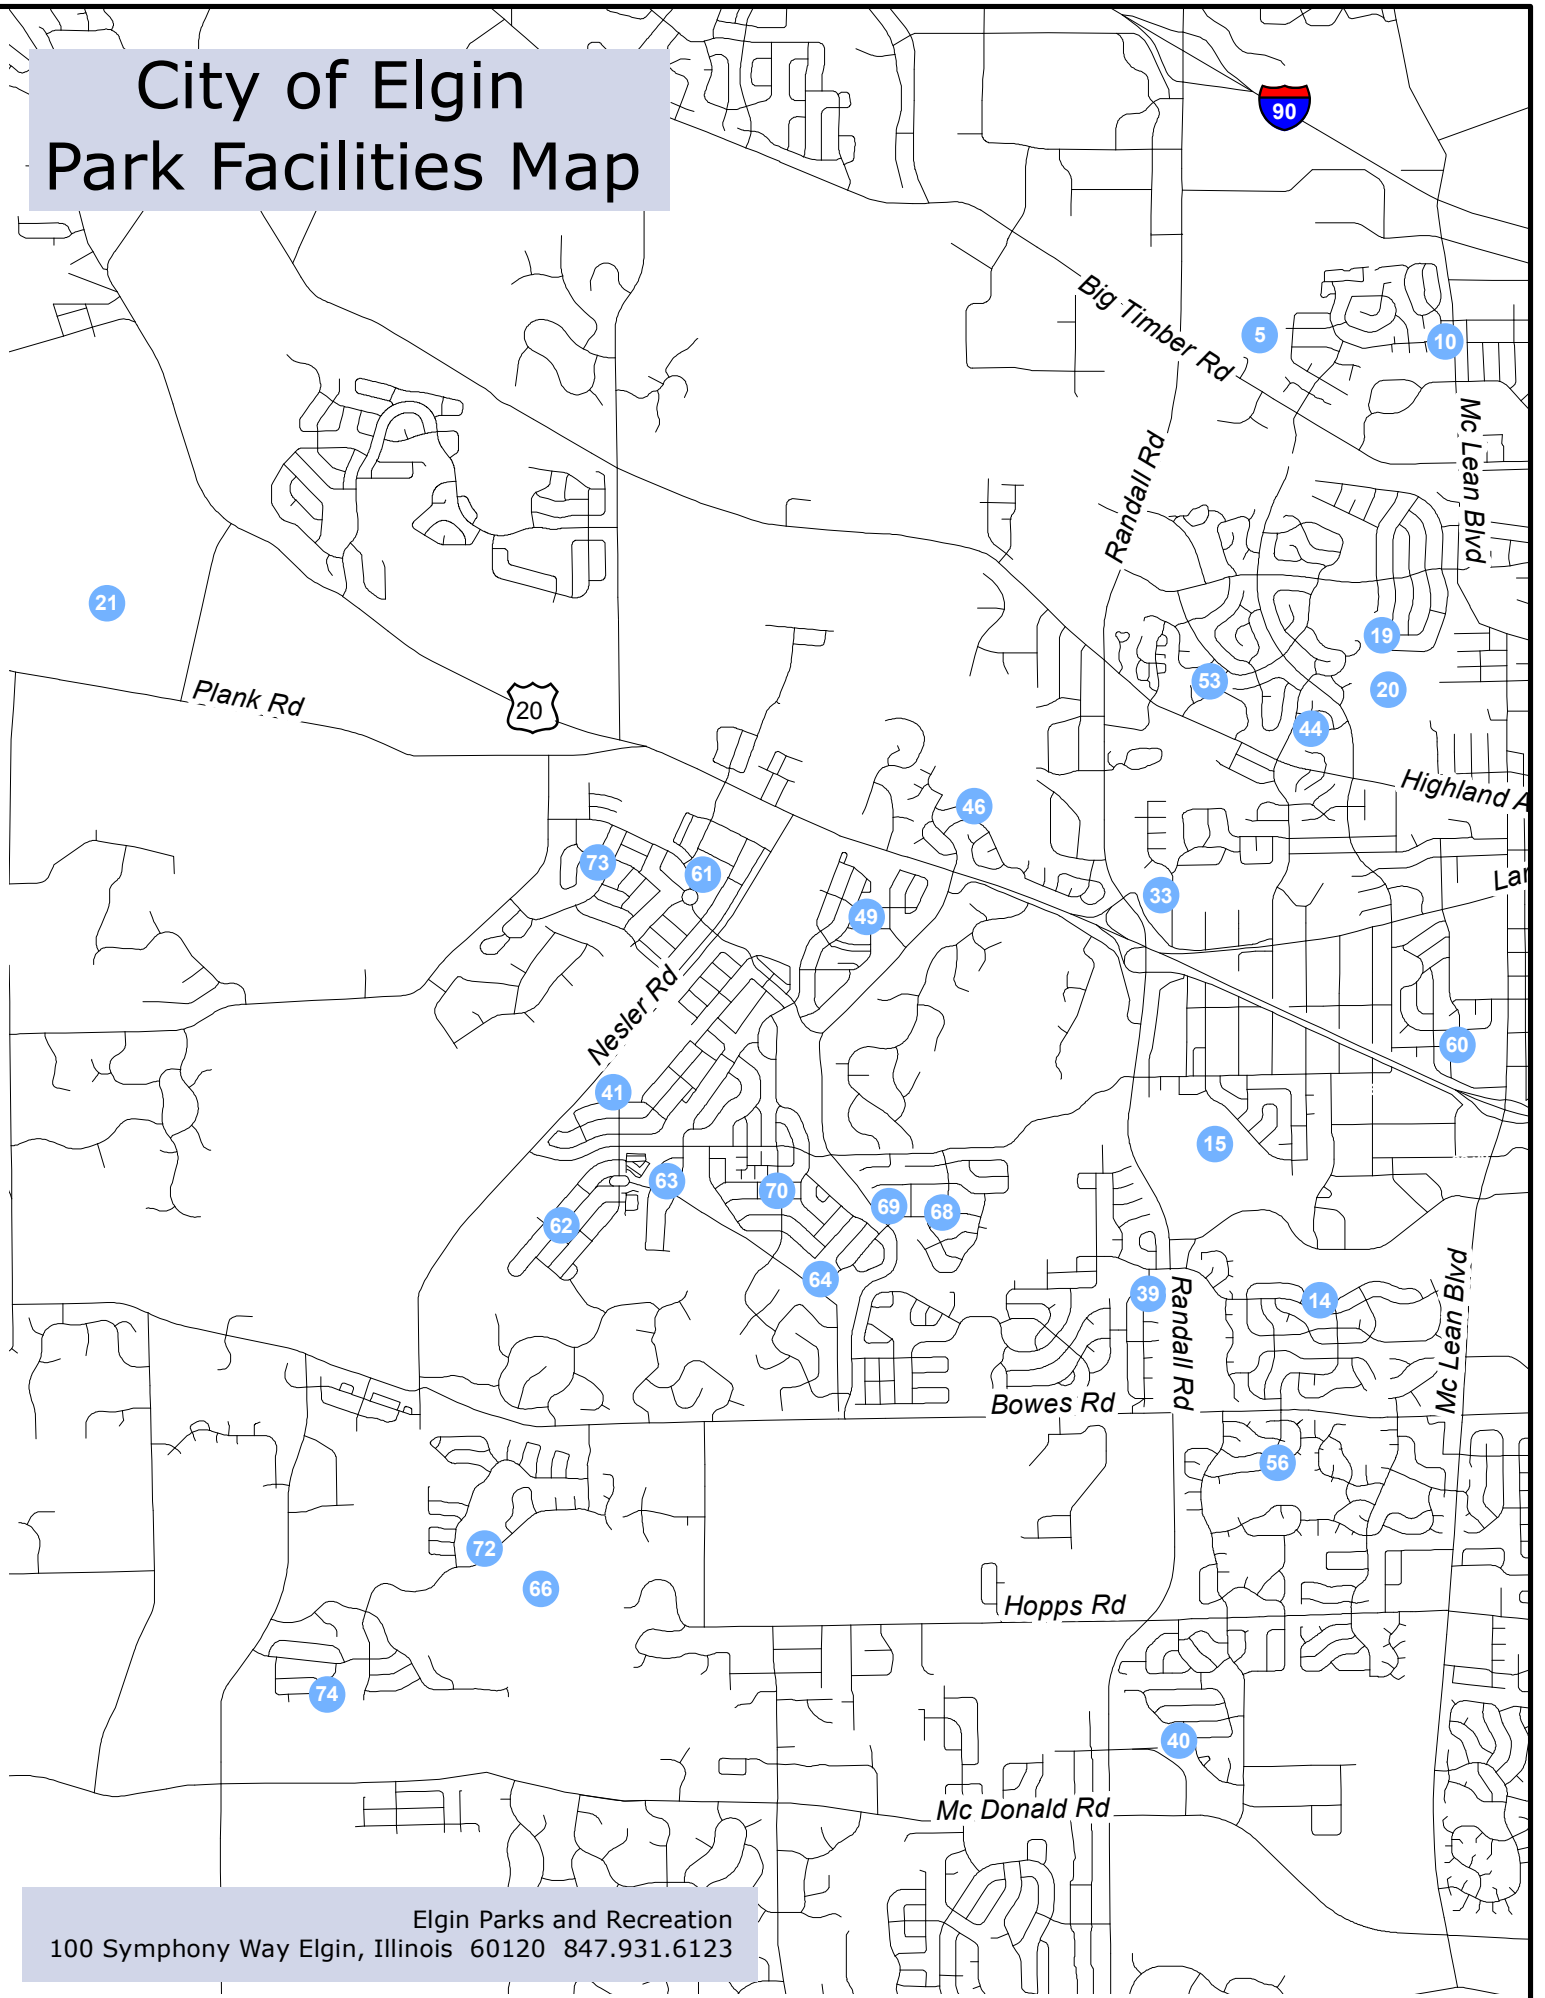

# City of Elgin Park Facilities Map

Elgin Parks and Recreation  
100 Symphony Way Elgin, Illinois 60120 847.931.6123

Map Key				Bandsell	Basketball Court	BMX Track	Boat Launch	Fields Baseball	Fields Softball	Fields Football	Fields: Practice Area	Fields: Smaller Practice Area	Fields: Soccer	Fishing Area or Pier	Golf Course	Ice Skating	Museum	Nature Center	Nature Preserve	Nature or Multi-Use Trl.	Paths:Hard Surface	Pavillion	Playground	Sand Volleyball	Shelter/Gazebo	Skateboard & Rollerblade Trl.	Swimming Pools	Tennis Courts	Washroom Facilities	Water "Play" Fountain	Zoo	
1	Park Name	Park Location	Acreege																													
2	Abbott Park	104 S. Commonwealth Ave	1.24																													
66	Advocate Park	179 E. Chicago St	0.09																													
3	Barclay Park	165 Center St	0.27																													
4	Bluff Spring Fen	945 Bluff City Blvd	97																													
5	Bowes Creek Country Club	1250 Bowes Creek Blvd	249																													
6	Burnidge Wood Park	2050 Banks Dr	22.04																													
7	Campus Park	455 Campus Dr	7.56																													
9	Carelton Rogers Park	55 N. Spring St	0.45																													
10	Central Park	225 S. State St	3.45																													
11	Century Oaks Park	1300 N. McLean Blvd	3.96																													
12	Channing Park	35 Rugby Pl.	6																													
13	Clara Howard Park	448 Fremont St	0.49																													
14	Clifford Owasco Park	825 Clifford St	4.56																													
15	College Green Park	1900 College Green Dr	2.97																													
16	College Park	370 Gale St	54.23																													
63	Copper Springs Park	380 Copper Spring Ln.	4.1																													
17	Corley Drive Park	1316 Corley Dr	3.05																													
60	Cornerstone Park	1540 Mulberry Ln.	1.15																													
18	Davidson Memorial Park	315 Prairie St	0.3																													
19	Douglas Ave Park	261 Douglas Ave	0.23																													
20	Drake Field Park	701 Hastings St	7.01																													
21	Eagle Heights Park	650 Deborah Ave	6.19																													
22	Eagle Burnidge Park	1600 Eagle Rd	56																													
23	Elgin Shores	601 S. State St	20.8																													
24	Elgin Sports Complex	709-875 Sports Way	407																													
25	Esmeralda Park	830 Esmeralda Pl	0.46																													
26	Fairway Park	3661 Thornhill Dr	2.91																													
27	Festival Park	132 S. Grove Ave	5.5																													
28	Foundry Park	199 N. State St	7.3																													
29	Frazier Park	580 Frazier Ave	0.52																													
30	G.A.R. Park	115 Villa St	0.14																													
31	George Van deVoorde Fire Museum	533 St. Charles St	0.41																													
32	Gifford Park	355 DuPage St	1.88																													
33	Grant School Park	265 N. Jackson St	1.8																													
34	Grolich Park	37 Souster Ave	7.62																													
35	Hawthorne Hill Park	28 Brookside Dr	65.82																													
36	Heritage Park	3140 Heritage Parkway	3.14																													
37	Jack E. Cook Park	4600 Plank Rd	224																													
38	Kirk & Kramer Park	895 Jay St	0.8																													
39	Kiwanis Park	259 National St	2.51																													
40	Longcommon Park	596 Waterford Park	5.60																													
41	Lords Park	100 Oakwood Blvd	108.12																													
42	Mable Ave Park	20 Genesee Ave	5.76																													
43	Meier Park	3770 Gansett Pkwy	12.89																													
44	Millenium Park	725 Red Barn Ln	1.28																													
45	Mulberry Grove Park	1769 Newbridge Cir	5.1																													
46	Nesler Rd Park	3020 Range Rd	0.46																													
47	Newsome Park	280 Kimball St	0.45																													
48	Powder River Park	1985 Powder River Path	2.1																													
49	Prairie Park	301 Willard Ave	8																													
50	Princeton West Park	1198 Shawford Way	3																													
51	Randall Ridge Park	2835 Winchester Dr	3.06																													
52	Ryerson Park	355 S State St	1.1																													
53	Settlers Park	3046 Sutton St	3																													
54	Shadow Hill Park	340 Cassidy Ln	3.84																													
55	Shamrock Park	586 Waterford Rd	4.60																													
56	Slade Ave Park	6 Slade Ave	4.29																													
57	St Francis Park	277 Jefferson Ave	2.42																													
58	Summerhill Park	1375 Concord Ave	4.39																													
59	Tall Oaks Park	3815 Trillium Tr	3.03																													
60	The Highlands	875 Sports Way	135																													
61	Tournament Dr Park	3550 Tournament Dr	2.17																													
62	Trillium Park	319 Illinois Ave	2																													
63	Trinity Terrace Park	540 Trinity Terrace	3.05																													
64	Trout Park	576 Trout Park Blvd	44.1																													
65	Unity Park	970 Illinois Ave	1																													
66	Veterans Memorial Park	274 N. Grove Ave	0.3																													
67	Walton Island Park	1 Walton Island	4.5																													
68	Waterford Entry Park	624 Waterford Dr	3.34																													
69	Willow Bay Park	1075 Annandale St	0.67																													
70	Willow Creek Park	600 Ramona Ave	2.86																													
71	Wing Park	1010 Wing St	65.5																													
72	Wing St Park	637 Wing St	0.31																													
73	Woodview Park	1080 E Chicago St	1.25																													
74	Wright Ave Park	676 Wright Ave	6.35																													