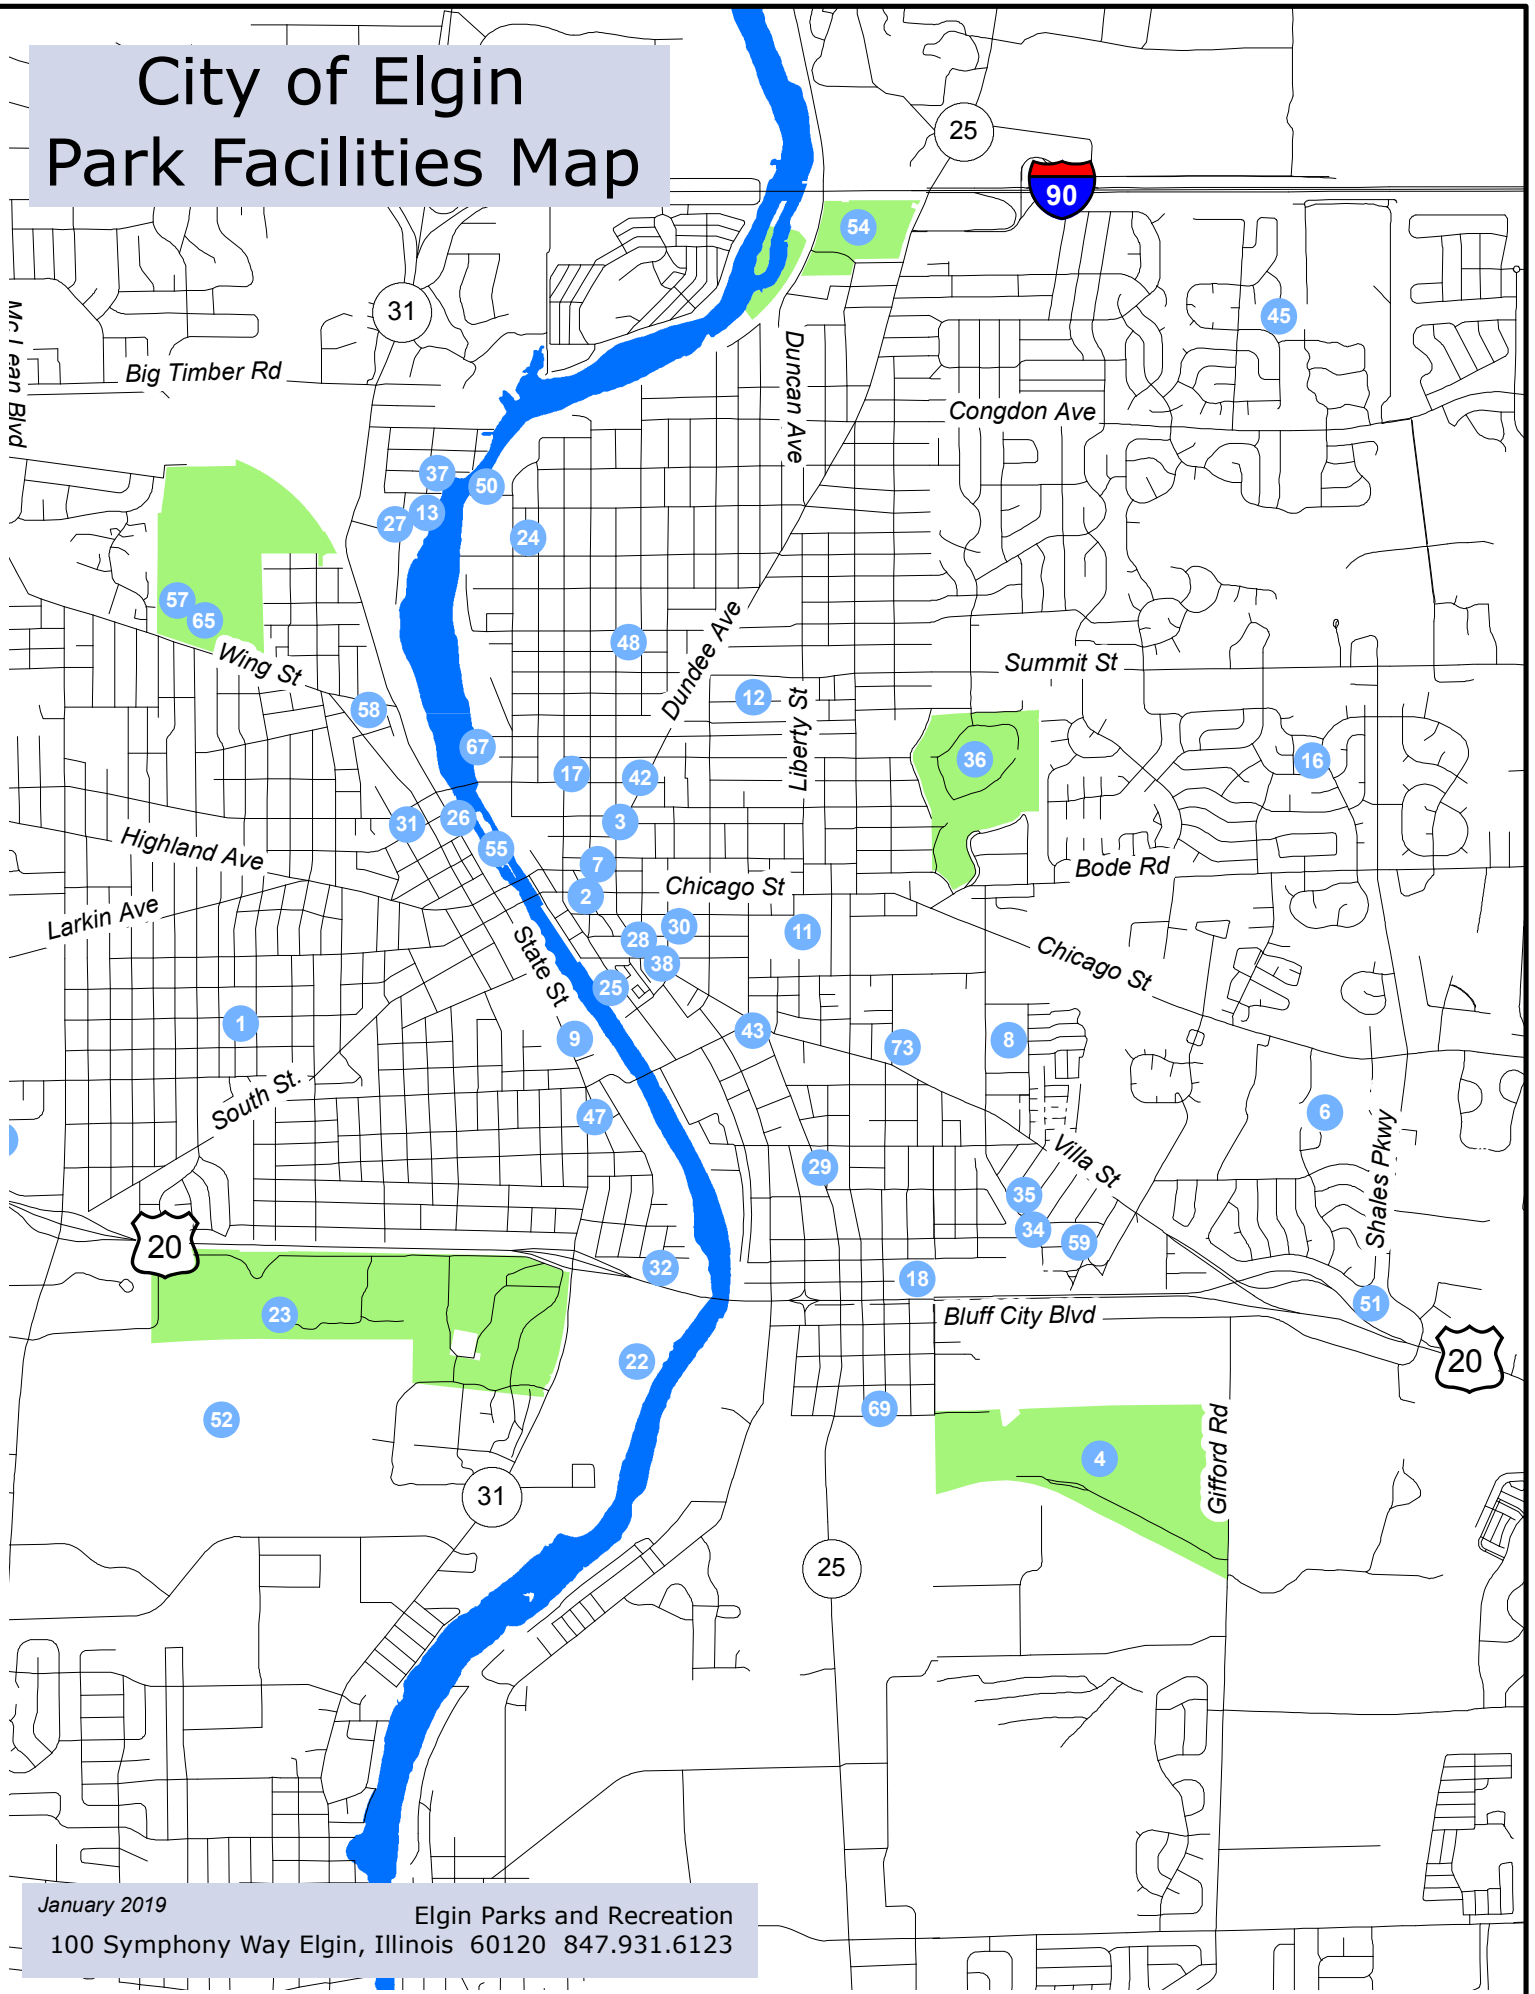

City of Elgin Park Facilities Map

January 2019

Elgin Parks and Recreation
100 Symphony Way Elgin, Illinois 60120 847.931.6123